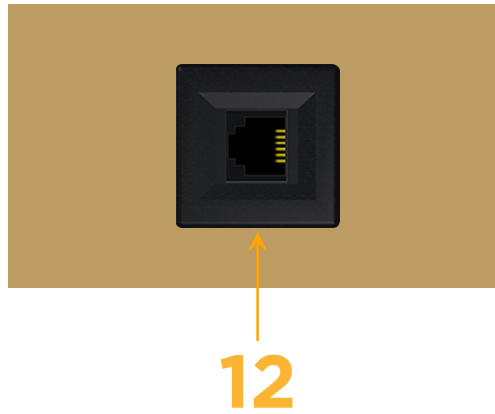

M-POWER-1T

AC POWER & DATA CONNECTIVITY SOLUTION

M-POWER-1T-12-BRATP

Distributed by

Mormax Company, Inc.

8 Westchester Plaza

Elmsford, NY 10523

914-699-0101

sales@mormax.com

mormax.com

Metro Light & Power's line of power & data solutions offers sophisticated design elements combined with greater ease of installation. Streamlined and low-profile, enhanced by side-exiting cords, our outlets advance the industry with their cutting edge look and feel. We believe flexibility is key, and we provide a variety of mounting options, including the ability to mount in limited spaces. Our outlets are available in many finishes and configurations, in addition to a custom color and finish capability for our clients.

Trim Plate Finish: **BRASS (ABS)**

Custom Finishes Available

M-POWER-1T-12-BRATP

Features:

Module/Port Options:

- **A** Tamper Resistant AC Receptacle
- **E** USB-A & USB-C (20W)
- **M** Double USB-A (Fast Charging Ports - 18W)
- **H** HDMI
- **6** CAT 6
- **12** RJ 12
- **X** Switched AC
- **Y** 3-Way Switch (Low Voltage)
- **V** USB-C (45W High Speed Charging Port)
- **S** USB-C (25W High Speed Charging Port)
- **R** Switched AC (Rocker Switch)
- **D** Dimmer Switch

Plug:

Supplied with Low Profile Flat 45° Angle 120 VAC Plug

Optional Standard Straight 120 VAC Plug

Optional Straight 120 VAC Pass-through Plug

- CLEAN, COMPACT DESIGN
- STREAMLINED
- LOW PROFILE
- SIDE-EXITING CORDS
- PLUG & PLAY
- 6' AC CORD & PLUG (FLAT PLUG STANDARD)
- CUSTOMIZABLE CONFIGURATIONS AND FINISHES
- UL LISTED FOR MOUNTING IN FURNITURE
- 15A