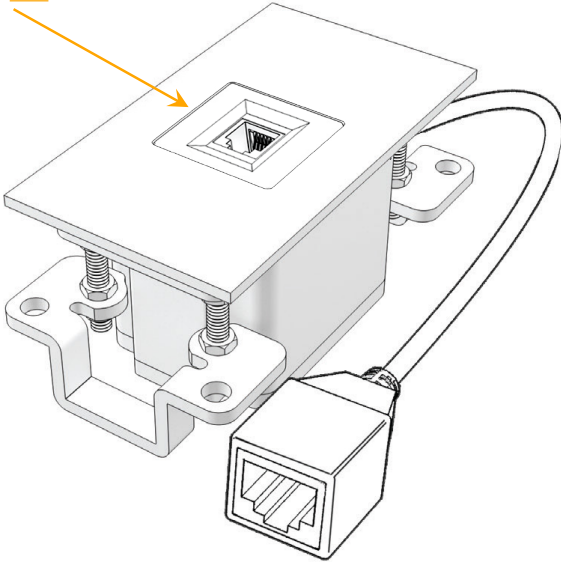

M-POWER-1T

AC POWER & DATA CONNECTIVITY SOLUTION

M-POWER-1T-12-BRATP

Specs:

Modules/Ports:

12 RJ 12

Distributed by

Mormax Company, Inc.

8 Westchester Plaza

Elmsford, NY 10523

914-699-0101

sales@mormax.com

mormax.com

12