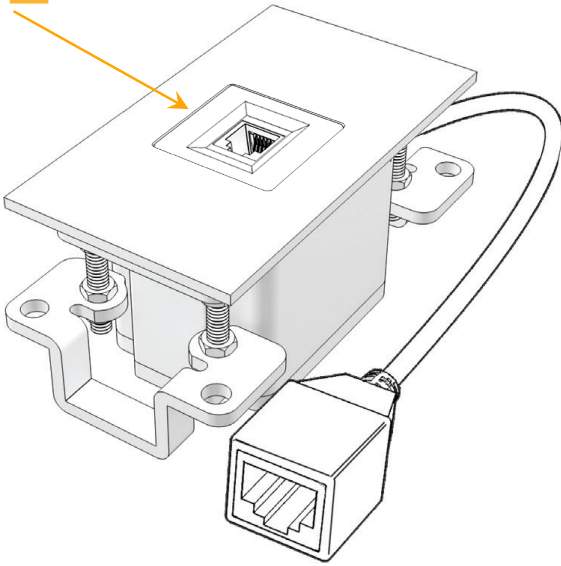

M-POWER-1T

AC POWER & DATA CONNECTIVITY SOLUTION

M-POWER-1T-12-BR4TP

Specs:

Modules/Ports:

12 RJ 12

Distributed by

Mormax Company, Inc.

8 Westchester Plaza

Elmsford, NY 10523

914-699-0101

sales@mormax.com

mormax.com

12