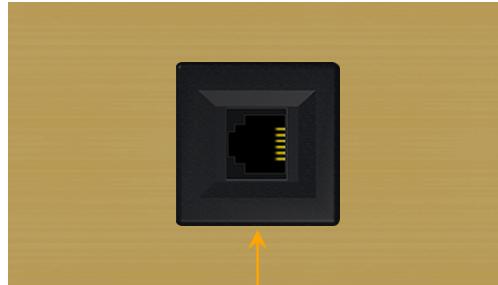

sales@mormax.com

mormax.com

Metro Light & Power's line of power & data solutions offers sophisticated design elements combined with greater ease of installation. Streamlined and low-profile, enhanced by side-exiting cords, our outlets advance the industry with their cutting edge look and feel. We believe flexibility is key, and we provide a variety of mounting options, including the ability to mount in limited spaces. Our outlets are available in many finishes and configurations, in addition to a custom color and finish capability for our clients.

Trim Plate Finish: **SOLID BRASS BRUSHED**

Custom Finishes Available

M-POWER-1T-12-BR4TP

12

Features:

**Module/Port Options:**

- A** Tamper Resistant AC Receptacle
- E** USB-A & USB-C (20W)
- M** Double USB-A (Fast Charging Ports - 18W)
- H** HDMI
- 6** CAT 6
- 12** RJ 12
- X** Switched AC
- Y** 3-Way Switch (Low Voltage)
- V** USB-C (45W High Speed Charging Port)
- S** USB-C (25W High Speed Charging Port)
- R** Switched AC (Rocker Switch)
- D** Dimmer Switch

**Plug:**

Supplied with Low Profile Flat 45° Angle 120 VAC Plug

Optional Standard Straight 120 VAC Plug

Optional Straight 120 VAC Pass-through Plug

- CLEAN, COMPACT DESIGN
- STREAMLINED
- LOW PROFILE
- SIDE-EXITING CORDS
- PLUG & PLAY
- 6' AC CORD & PLUG (FLAT PLUG STANDARD)
- CUSTOMIZABLE CONFIGURATIONS AND FINISHES
- UL LISTED FOR MOUNTING IN FURNITURE
- 15A