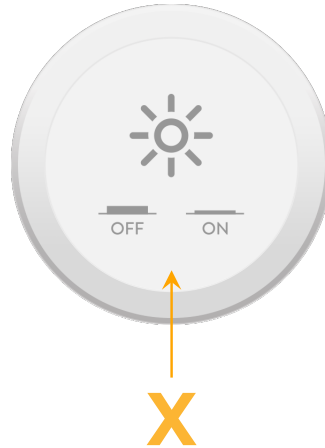

Bezel Finish: **WHITE (ABS)**

Custom Finishes Available M-POWER-1TW-X-WRNDAB

Features:

Module/Port Options:

- A** Tamper Resistant AC Receptacle
- E** USB-A & USB-C (20W)
- M** Double USB-A (Fast Charging Ports - 18W)
- H** HDMI
- 6** CAT 6
- 12** RJ 12
- X** Switched AC
- Y** 3-Way Switch (Low Voltage)
- V** USB-C (45W High Speed Charging Port)
- S** USB-C (25W High Speed Charging Port)
- R** Switched AC (Rocker Switch)

Plug:

Supplied with Low Profile Flat 45° Angle 120 VAC Plug

Optional Standard Straight 120 VAC Plug

Optional Straight 120 VAC Pass-through Plug

- CLEAN, COMPACT DESIGN
- STREAMLINED
- LOW PROFILE
- SIDE-EXITING CORDS
- PLUG & PLAY
- 6' AC CORD & PLUG (FLAT PLUG STANDARD)
- CUSTOMIZABLE CONFIGURATIONS AND FINISHES
- UL LISTED FOR MOUNTING IN FURNITURE
- 15A