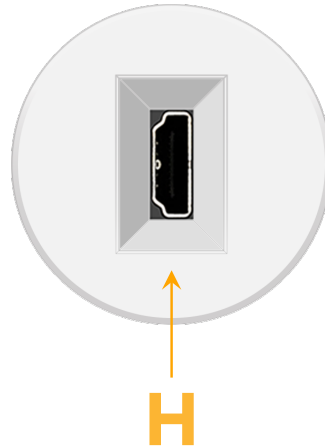

Bezel Finish: **WHITE (ABS)**

Custom Finishes Available M-POWER-1TW-H-WRNDAB

Features:

Module/Port Options:

- A** Tamper Resistant AC Receptacle
- E** USB-A & USB-C (20W)
- M** Double USB-A (Fast Charging Ports - 18W)
- H** HDMI
- 6** CAT 6
- 12** RJ 12
- X** Switched AC
- Y** 3-Way Switch (Low Voltage)
- V** USB-C (45W High Speed Charging Port)
- S** USB-C (25W High Speed Charging Port)
- R** Switched AC (Rocker Switch)

Plug:

Supplied with Low Profile Flat 45° Angle 120 VAC Plug

Optional Standard Straight 120 VAC Plug

Optional Straight 120 VAC Pass-through Plug

- CLEAN, COMPACT DESIGN
- STREAMLINED
- LOW PROFILE
- SIDE-EXITING CORDS
- PLUG & PLAY
- 6' AC CORD & PLUG (FLAT PLUG STANDARD)
- CUSTOMIZABLE CONFIGURATIONS AND FINISHES
- UL LISTED FOR MOUNTING IN FURNITURE
- 15A