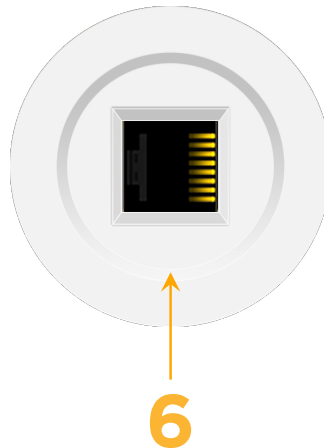

Bezel Finish: **WHITE (ABS)**

Custom Finishes Available M-POWER-1TW-6-WRNDAB

Features:

Module/Port Options:

- A** Tamper Resistant AC Receptacle
- E** USB-A & USB-C (20W)
- M** Double USB-A (Fast Charging Ports - 18W)
- H** HDMI
- 6** CAT 6
- 12** RJ 12
- X** Switched AC
- Y** 3-Way Switch (Low Voltage)
- V** USB-C (45W High Speed Charging Port)
- S** USB-C (25W High Speed Charging Port)
- R** Switched AC (Rocker Switch)

Plug:

Supplied with Low Profile Flat 45° Angle 120 VAC Plug

Optional Standard Straight 120 VAC Plug

Optional Straight 120 VAC Pass-through Plug

- CLEAN, COMPACT DESIGN
- STREAMLINED
- LOW PROFILE
- SIDE-EXITING CORDS
- PLUG & PLAY
- 6' AC CORD & PLUG (FLAT PLUG STANDARD)
- CUSTOMIZABLE CONFIGURATIONS AND FINISHES
- UL LISTED FOR MOUNTING IN FURNITURE
- 15A