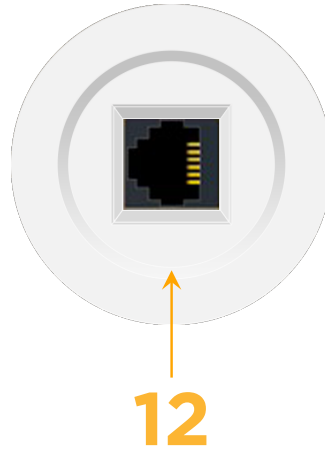

Bezel Finish: **WHITE (ABS)**

Custom Finishes Available M-POWER-1TW-12-WRNDAB

Features:

Module/Port Options:

- A** Tamper Resistant AC Receptacle
- E** USB-A & USB-C (20W)
- M** Double USB-A (Fast Charging Ports - 18W)
- H** HDMI
- 6** CAT 6
- 12** RJ 12
- X** Switched AC
- Y** 3-Way Switch (Low Voltage)
- V** USB-C (45W High Speed Charging Port)
- S** USB-C (25W High Speed Charging Port)
- R** Switched AC (Rocker Switch)

Plug:

Supplied with Low Profile Flat 45° Angle 120 VAC Plug

Optional Standard Straight 120 VAC Plug

Optional Straight 120 VAC Pass-through Plug

- CLEAN, COMPACT DESIGN
- STREAMLINED
- LOW PROFILE
- SIDE-EXITING CORDS
- PLUG & PLAY
- 6' AC CORD & PLUG (FLAT PLUG STANDARD)
- CUSTOMIZABLE CONFIGURATIONS AND FINISHES
- UL LISTED FOR MOUNTING IN FURNITURE
- 15A