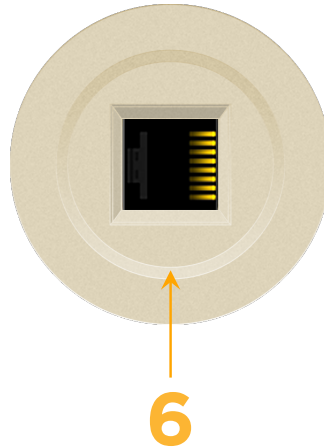

Bezel Finish: **UNICOLOR™ SAND (ABS)**

Custom Finishes Available M-POWER-1TT2-6-T2RNDAB

Features:

Module/Port Options:

- A** Tamper Resistant AC Receptacle
- E** USB-A & USB-C (20W)
- M** Double USB-A (Fast Charging Ports - 18W)
- H** HDMI
- 6** CAT 6
- 12** RJ 12
- X** Switched AC
- Y** 3-Way Switch (Low Voltage)
- V** USB-C (45W High Speed Charging Port)
- S** USB-C (25W High Speed Charging Port)
- R** Switched AC (Rocker Switch)

Plug:

Supplied with Low Profile Flat 45° Angle 120 VAC Plug

Optional Standard Straight 120 VAC Plug

Optional Straight 120 VAC Pass-through Plug

- CLEAN, COMPACT DESIGN
- STREAMLINED
- LOW PROFILE
- SIDE-EXITING CORDS
- PLUG & PLAY
- 6' AC CORD & PLUG (FLAT PLUG STANDARD)
- CUSTOMIZABLE CONFIGURATIONS AND FINISHES
- UL LISTED FOR MOUNTING IN FURNITURE
- 15A