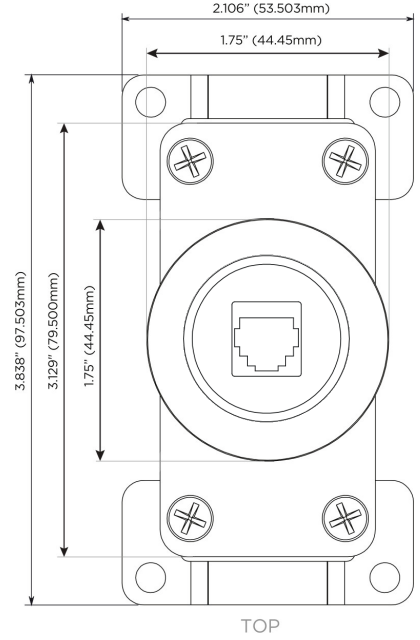

M-POWER-1T

AC POWER & DATA CONNECTIVITY SOLUTION

M-POWER-1TT2-12-T2RNDAB

Specs:

Modules/Ports:

12 RJ 12

Distributed by

Mormax Company, Inc.

8 Westchester Plaza

Elmsford, NY 10523

914-699-0101

sales@mormax.com

mormax.com

12