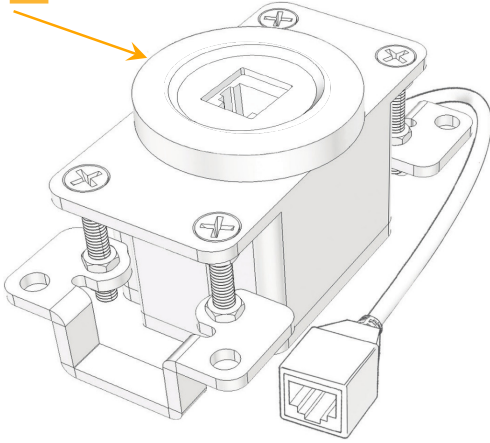

M-POWER-1T

AC POWER & DATA CONNECTIVITY SOLUTION

M-POWER-1TT2-12-T2RNDAB

Specs:

Modules/Ports:

12 RJ 12

Distributed by

Mormax Company, Inc.

8 Westchester Plaza

Elmsford, NY 10523

914-699-0101

sales@mormax.com

mormax.com

12