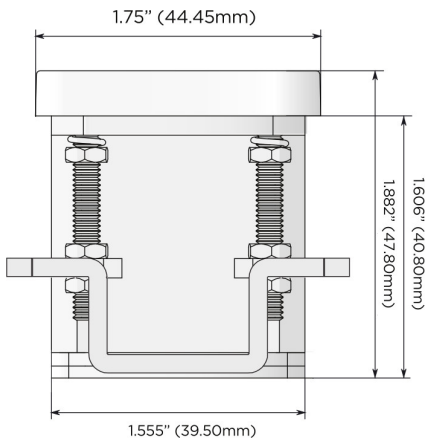

### Plug:

Supplied with Low Profile Flat 45° Angle 120 VAC Plug

Optional Standard Straight 120 VAC Plug

Optional Straight 120 VAC Pass-through Plug

- CLEAN, COMPACT DESIGN
- STREAMLINED
- LOW PROFILE
- SIDE-EXITING CORDS
- PLUG & PLAY
- 6' AC CORD & PLUG (FLAT PLUG STANDARD)
- CUSTOMIZABLE CONFIGURATIONS AND FINISHES
- UL LISTED FOR MOUNTING IN FURNITURE
- 15A

# M-POWER-1T

AC POWER & DATA CONNECTIVITY SOLUTION

M-POWER-1TT2-12-T2RNDAB

Specs:

**Modules/Ports:**

12 RJ 12

Distributed by

Mormax Company, Inc.

8 Westchester Plaza

Elmsford, NY 10523

914-699-0101

sales@mormax.com

mormax.com

12

END

SIDE