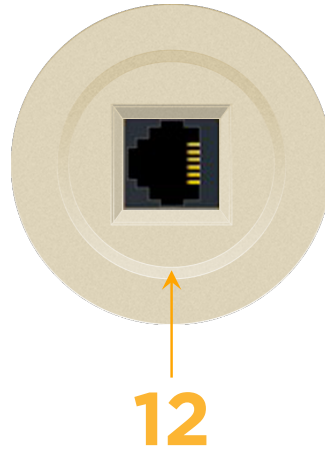

M-POWER-1T

AC POWER & DATA CONNECTIVITY SOLUTION

M-POWER-1TT2-12-T2RNDAB

Distributed by

Mormax Company, Inc.

8 Westchester Plaza

Elmsford, NY 10523

914-699-0101

sales@mormax.com

mormax.com

Metro Light & Power's line of power & data solutions offers sophisticated design elements combined with greater ease of installation. Streamlined and low-profile, enhanced by side-exiting cords, our outlets advance the industry with their cutting edge look and feel. We believe flexibility is key, and we provide a variety of mounting options, including the ability to mount in limited spaces. Our outlets are available in many finishes and configurations, in addition to a custom color and finish capability for our clients.

Bezel Finish: **UNICOLOR™ SAND (ABS)**

Custom Finishes Available M-POWER-1TT2-12-T2RNDAB

Features:

Module/Port Options:

- A Tamper Resistant AC Receptacle
- E USB-A & USB-C (20W)
- M Double USB-A (Fast Charging Ports - 18W)
- H HDMI
- 6 CAT 6
- 12 RJ 12
- X Switched AC
- Y 3-Way Switch (Low Voltage)
- V USB-C (45W High Speed Charging Port)
- S USB-C (25W High Speed Charging Port)
- R Switched AC (Rocker Switch)

Plug:

Supplied with Low Profile Flat 45° Angle 120 VAC Plug

Optional Standard Straight 120 VAC Plug

Optional Straight 120 VAC Pass-through Plug

- CLEAN, COMPACT DESIGN
- STREAMLINED
- LOW PROFILE
- SIDE-EXITING CORDS
- PLUG & PLAY
- 6' AC CORD & PLUG (FLAT PLUG STANDARD)
- CUSTOMIZABLE CONFIGURATIONS AND FINISHES
- UL LISTED FOR MOUNTING IN FURNITURE
- 15A