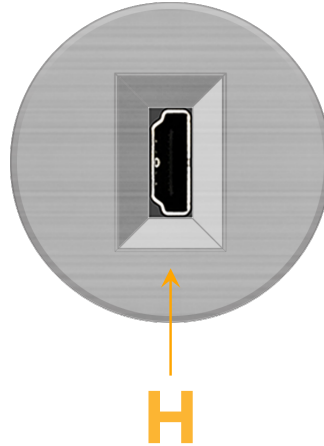

Bezel Finish: **BRUSHED STAINLESS (ABS)**

Custom Finishes Available M-POWER-1TSS4-H-SS4RNDAB

Features:

Module/Port Options:

- A** Tamper Resistant AC Receptacle
- E** USB-A & USB-C (20W)
- M** Double USB-A (Fast Charging Ports - 18W)
- H** HDMI
- 6** CAT 6
- 12** RJ 12
- X** Switched AC
- Y** 3-Way Switch (Low Voltage)
- V** USB-C (45W High Speed Charging Port)
- S** USB-C (25W High Speed Charging Port)
- R** Switched AC (Rocker Switch)

Plug:

Supplied with Low Profile Flat 45° Angle 120 VAC Plug

Optional Standard Straight 120 VAC Plug

Optional Straight 120 VAC Pass-through Plug

- CLEAN, COMPACT DESIGN
- STREAMLINED
- LOW PROFILE
- SIDE-EXITING CORDS
- PLUG & PLAY
- 6' AC CORD & PLUG (FLAT PLUG STANDARD)
- CUSTOMIZABLE CONFIGURATIONS AND FINISHES
- UL LISTED FOR MOUNTING IN FURNITURE
- 15A