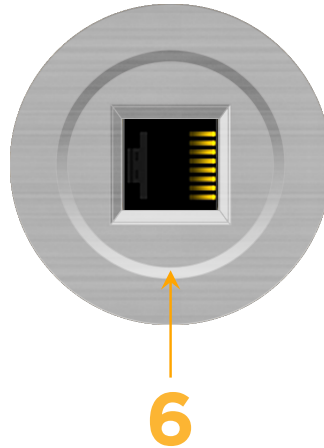

M-POWER-1T

AC POWER & DATA CONNECTIVITY SOLUTION

M-POWER-1TSS4-6-SS4RNDAB

Distributed by

Mormax Company, Inc.

8 Westchester Plaza

Elmsford, NY 10523

914-699-0101

sales@mormax.com

mormax.com

Metro Light & Power's line of power & data solutions offers sophisticated design elements combined with greater ease of installation. Streamlined and low-profile, enhanced by side-exiting cords, our outlets advance the industry with their cutting edge look and feel. We believe flexibility is key, and we provide a variety of mounting options, including the ability to mount in limited spaces. Our outlets are available in many finishes and configurations, in addition to a custom color and finish capability for our clients.

Bezel Finish: **BRUSHED STAINLESS (ABS)**

Custom Finishes Available M-POWER-1TSS4-6-SS4RNDAB

Features:

Module/Port Options:

- **A** Tamper Resistant AC Receptacle
- **E** USB-A & USB-C (20W)
- **M** Double USB-A (Fast Charging Ports - 18W)
- **H** HDMI
- **6** CAT 6
- **12** RJ 12
- **X** Switched AC
- **Y** 3-Way Switch (Low Voltage)
- **V** USB-C (45W High Speed Charging Port)
- **S** USB-C (25W High Speed Charging Port)
- **R** Switched AC (Rocker Switch)

Plug:

Supplied with Low Profile Flat 45° Angle 120 VAC Plug

Optional Standard Straight 120 VAC Plug

Optional Straight 120 VAC Pass-through Plug

- CLEAN, COMPACT DESIGN
- STREAMLINED
- LOW PROFILE
- SIDE-EXITING CORDS
- PLUG & PLAY
- 6' AC CORD & PLUG (FLAT PLUG STANDARD)
- CUSTOMIZABLE CONFIGURATIONS AND FINISHES
- UL LISTED FOR MOUNTING IN FURNITURE
- 15A