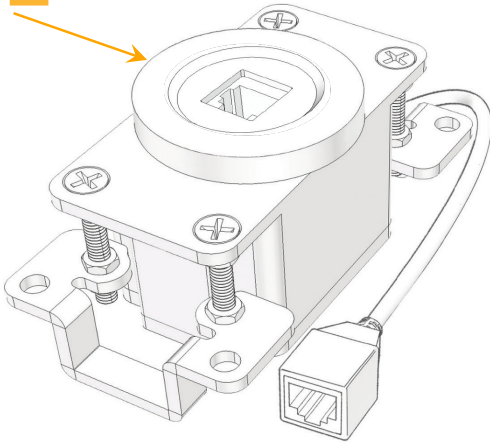

M-POWER-1T

AC POWER & DATA CONNECTIVITY SOLUTION

M-POWER-1TSS4-12-SS4RNDAB

Specs:

Modules/Ports:

12 RJ 12

Distributed by

Mormax Company, Inc.

8 Westchester Plaza

Elmsford, NY 10523

914-699-0101

sales@mormax.com

mormax.com

12