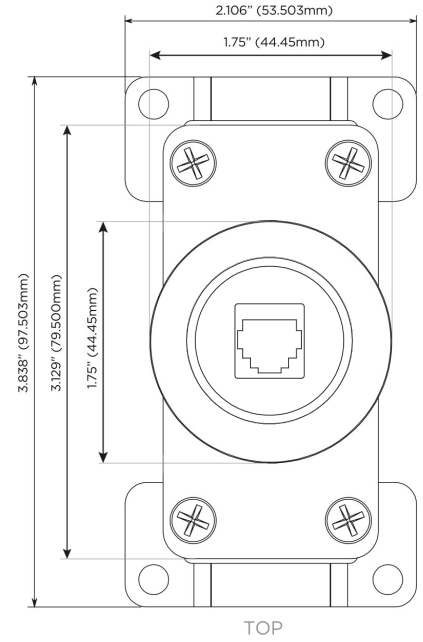

M-POWER-1T

AC POWER & DATA CONNECTIVITY SOLUTION

M-POWER-1TSS4-12-SS4RNDAB

Specs:

Modules/Ports:

12 RJ 12

Distributed by

Mormax Company, Inc.

8 Westchester Plaza

Elmsford, NY 10523

914-699-0101

sales@mormax.com

mormax.com

12