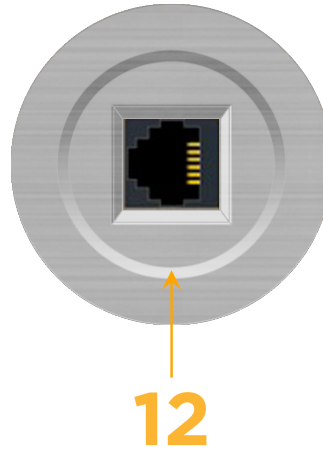

M-POWER-1T

AC POWER & DATA CONNECTIVITY SOLUTION

M-POWER-1TSS4-12-SS4RNDAB

Distributed by

Mormax Company, Inc.

8 Westchester Plaza

Elmsford, NY 10523

914-699-0101

sales@mormax.com

mormax.com

Metro Light & Power's line of power & data solutions offers sophisticated design elements combined with greater ease of installation. Streamlined and low-profile, enhanced by side-exiting cords, our outlets advance the industry with their cutting edge look and feel. We believe flexibility is key, and we provide a variety of mounting options, including the ability to mount in limited spaces. Our outlets are available in many finishes and configurations, in addition to a custom color and finish capability for our clients.

Bezel Finish: **BRUSHED STAINLESS (ABS)**

Custom Finishes Available M-POWER-1TSS4-12-SS4RNDAB

Features:

Module/Port Options:

- A Tamper Resistant AC Receptacle
- E USB-A & USB-C (20W)
- M Double USB-A (Fast Charging Ports - 18W)
- H HDMI
- 6 CAT 6
- 12 RJ 12
- X Switched AC
- Y 3-Way Switch (Low Voltage)
- V USB-C (45W High Speed Charging Port)
- S USB-C (25W High Speed Charging Port)
- R Switched AC (Rocker Switch)

Plug:

Supplied with Low Profile Flat 45° Angle 120 VAC Plug

Optional Standard Straight 120 VAC Plug

Optional Straight 120 VAC Pass-through Plug

- CLEAN, COMPACT DESIGN
- STREAMLINED
- LOW PROFILE
- SIDE-EXITING CORDS
- PLUG & PLAY
- 6' AC CORD & PLUG (FLAT PLUG STANDARD)
- CUSTOMIZABLE CONFIGURATIONS AND FINISHES
- UL LISTED FOR MOUNTING IN FURNITURE
- 15A