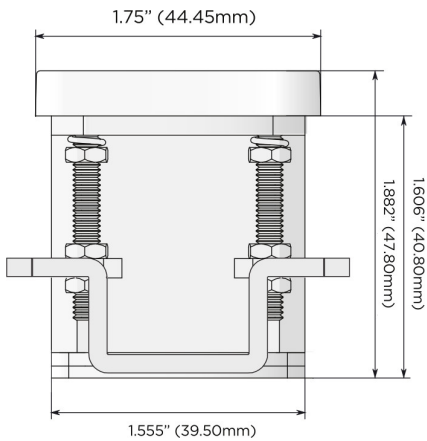

### Plug:

Supplied with Low Profile Flat 45° Angle 120 VAC Plug

Optional Standard Straight 120 VAC Plug

Optional Straight 120 VAC Pass-through Plug

- CLEAN, COMPACT DESIGN
- STREAMLINED
- LOW PROFILE
- SIDE-EXITING CORDS
- PLUG & PLAY
- 6' AC CORD & PLUG (FLAT PLUG STANDARD)
- CUSTOMIZABLE CONFIGURATIONS AND FINISHES
- UL LISTED FOR MOUNTING IN FURNITURE
- 15A

# M-POWER-1T

AC POWER & DATA CONNECTIVITY SOLUTION

M-POWER-1TSS4-12-SS4RNDAB

Specs:

**Modules/Ports:**

12 RJ 12

Distributed by

Mormax Company, Inc.

8 Westchester Plaza

Elmsford, NY 10523

914-699-0101

sales@mormax.com

mormax.com

12

END

SIDE