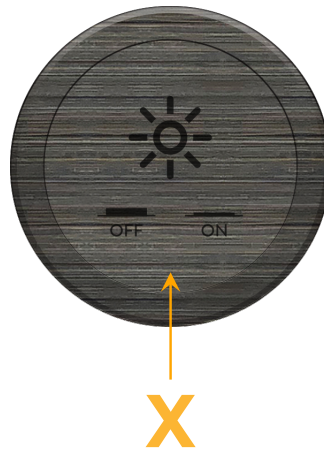

M-POWER-1T

AC POWER & DATA CONNECTIVITY SOLUTION

M-POWER-1TS3-X-S3RNDAB

Distributed by

Mormax Company, Inc.

8 Westchester Plaza

Elmsford, NY 10523

914-699-0101

sales@mormax.com

mormax.com

Metro Light & Power's line of power & data solutions offers sophisticated design elements combined with greater ease of installation. Streamlined and low-profile, enhanced by side-exiting cords, our outlets advance the industry with their cutting edge look and feel. We believe flexibility is key, and we provide a variety of mounting options, including the ability to mount in limited spaces. Our outlets are available in many finishes and configurations, in addition to a custom color and finish capability for our clients.

Bezel Finish: **GUNMETAL (ABS)**

Custom Finishes Available M-POWER-1TS3-X-S3RNDAB

Features:

Module/Port Options:

- **A** Tamper Resistant AC Receptacle
- **E** USB-A & USB-C (20W)
- **M** Double USB-A (Fast Charging Ports - 18W)
- **H** HDMI
- **6** CAT 6
- **12** RJ 12
- **X** Switched AC
- **Y** 3-Way Switch (Low Voltage)
- **V** USB-C (45W High Speed Charging Port)
- **S** USB-C (25W High Speed Charging Port)
- **R** Switched AC (Rocker Switch)

Plug:

Supplied with Low Profile Flat 45° Angle 120 VAC Plug

Optional Standard Straight 120 VAC Plug

Optional Straight 120 VAC Pass-through Plug

- CLEAN, COMPACT DESIGN
- STREAMLINED
- LOW PROFILE
- SIDE-EXITING CORDS
- PLUG & PLAY
- 6' AC CORD & PLUG (FLAT PLUG STANDARD)
- CUSTOMIZABLE CONFIGURATIONS AND FINISHES
- UL LISTED FOR MOUNTING IN FURNITURE
- 15A