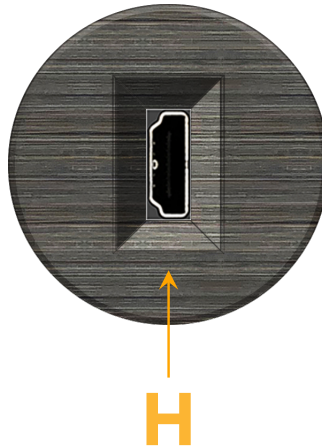

Bezel Finish: **GUNMETAL (ABS)**

Custom Finishes Available M-POWER-1TS3-H-S3RNDAB

Features:

Module/Port Options:

- A** Tamper Resistant AC Receptacle
- E** USB-A & USB-C (20W)
- M** Double USB-A (Fast Charging Ports - 18W)
- H** HDMI
- 6** CAT 6
- 12** RJ 12
- X** Switched AC
- Y** 3-Way Switch (Low Voltage)
- V** USB-C (45W High Speed Charging Port)
- S** USB-C (25W High Speed Charging Port)
- R** Switched AC (Rocker Switch)

Plug:

Supplied with Low Profile Flat 45° Angle 120 VAC Plug

Optional Standard Straight 120 VAC Plug

Optional Straight 120 VAC Pass-through Plug

- CLEAN, COMPACT DESIGN
- STREAMLINED
- LOW PROFILE
- SIDE-EXITING CORDS
- PLUG & PLAY
- 6' AC CORD & PLUG (FLAT PLUG STANDARD)
- CUSTOMIZABLE CONFIGURATIONS AND FINISHES
- UL LISTED FOR MOUNTING IN FURNITURE
- 15A