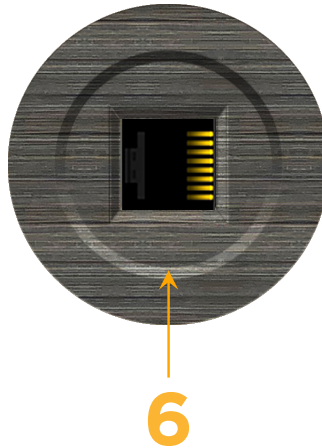

Bezel Finish: **GUNMETAL (ABS)**

Custom Finishes Available M-POWER-1TS3-6-S3RNDAB

Features:

Module/Port Options:

- A** Tamper Resistant AC Receptacle
- E** USB-A & USB-C (20W)
- M** Double USB-A (Fast Charging Ports - 18W)
- H** HDMI
- 6** CAT 6
- 12** RJ 12
- X** Switched AC
- Y** 3-Way Switch (Low Voltage)
- V** USB-C (45W High Speed Charging Port)
- S** USB-C (25W High Speed Charging Port)
- R** Switched AC (Rocker Switch)

Plug:

Supplied with Low Profile Flat 45° Angle 120 VAC Plug

Optional Standard Straight 120 VAC Plug

Optional Straight 120 VAC Pass-through Plug

- CLEAN, COMPACT DESIGN
- STREAMLINED
- LOW PROFILE
- SIDE-EXITING CORDS
- PLUG & PLAY
- 6' AC CORD & PLUG (FLAT PLUG STANDARD)
- CUSTOMIZABLE CONFIGURATIONS AND FINISHES
- UL LISTED FOR MOUNTING IN FURNITURE
- 15A