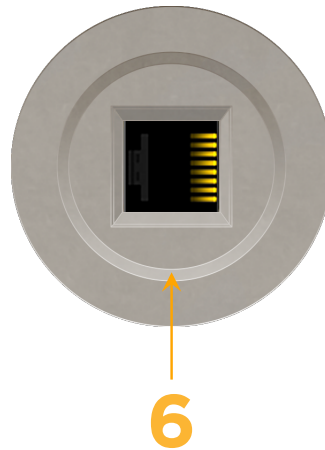

Bezel Finish: **UNICOLOR™ SATIN NICKEL (ABS)**

Custom Finishes Available M-POWER-1TS2-6-S2RNDAB

Features:

Module/Port Options:

- A** Tamper Resistant AC Receptacle
- E** USB-A & USB-C (20W)
- M** Double USB-A (Fast Charging Ports - 18W)
- H** HDMI
- 6** CAT 6
- 12** RJ 12
- X** Switched AC
- Y** 3-Way Switch (Low Voltage)
- V** USB-C (45W High Speed Charging Port)
- S** USB-C (25W High Speed Charging Port)
- R** Switched AC (Rocker Switch)

Plug:

Supplied with Low Profile Flat 45° Angle 120 VAC Plug

Optional Standard Straight 120 VAC Plug

Optional Straight 120 VAC Pass-through Plug

- CLEAN, COMPACT DESIGN
- STREAMLINED
- LOW PROFILE
- SIDE-EXITING CORDS
- PLUG & PLAY
- 6' AC CORD & PLUG (FLAT PLUG STANDARD)
- CUSTOMIZABLE CONFIGURATIONS AND FINISHES
- UL LISTED FOR MOUNTING IN FURNITURE
- 15A