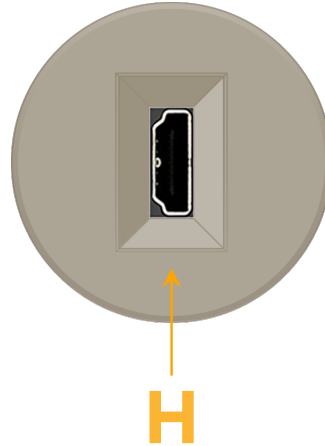

Bezel Finish: **SATIN NICKEL (ABS)**

Custom Finishes Available M-POWER-1TS-H-SRNDAB

Features:

Module/Port Options:

- A** Tamper Resistant AC Receptacle
- E** USB-A & USB-C (20W)
- M** Double USB-A (Fast Charging Ports - 18W)
- H** HDMI
- 6** CAT 6
- 12** RJ 12
- X** Switched AC
- Y** 3-Way Switch (Low Voltage)
- V** USB-C (45W High Speed Charging Port)
- S** USB-C (25W High Speed Charging Port)
- R** Switched AC (Rocker Switch)

Plug:

Supplied with Low Profile Flat 45° Angle 120 VAC Plug

Optional Standard Straight 120 VAC Plug

Optional Straight 120 VAC Pass-through Plug

- CLEAN, COMPACT DESIGN
- STREAMLINED
- LOW PROFILE
- SIDE-EXITING CORDS
- PLUG & PLAY
- 6' AC CORD & PLUG (FLAT PLUG STANDARD)
- CUSTOMIZABLE CONFIGURATIONS AND FINISHES
- UL LISTED FOR MOUNTING IN FURNITURE
- 15A