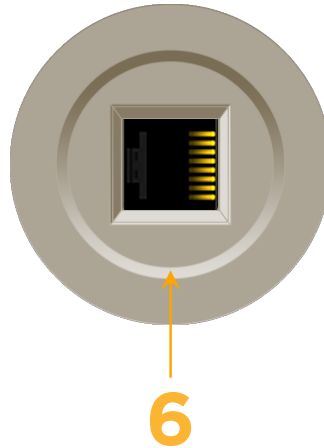

sales@mormax.com

mormax.com

Metro Light & Power's line of power & data solutions offers sophisticated design elements combined with greater ease of installation. Streamlined and low-profile, enhanced by side-exiting cords, our outlets advance the industry with their cutting edge look and feel. We believe flexibility is key, and we provide a variety of mounting options, including the ability to mount in limited spaces. Our outlets are available in many finishes and configurations, in addition to a custom color and finish capability for our clients.

Bezel Finish: **SATIN NICKEL (ABS)**

Custom Finishes Available M-POWER-1TS-6-SRNDAB

Features:

Module/Port Options:

- A** Tamper Resistant AC Receptacle
- E** USB-A & USB-C (20W)
- M** Double USB-A (Fast Charging Ports - 18W)
- H** HDMI
- 6** CAT 6
- 12** RJ 12
- X** Switched AC
- Y** 3-Way Switch (Low Voltage)
- V** USB-C (45W High Speed Charging Port)
- S** USB-C (25W High Speed Charging Port)
- R** Switched AC (Rocker Switch)

Plug:

Supplied with Low Profile Flat 45° Angle 120 VAC Plug

Optional Standard Straight 120 VAC Plug

Optional Straight 120 VAC Pass-through Plug

- CLEAN, COMPACT DESIGN
- STREAMLINED
- LOW PROFILE
- SIDE-EXITING CORDS
- PLUG & PLAY
- 6' AC CORD & PLUG (FLAT PLUG STANDARD)
- CUSTOMIZABLE CONFIGURATIONS AND FINISHES
- UL LISTED FOR MOUNTING IN FURNITURE
- 15A