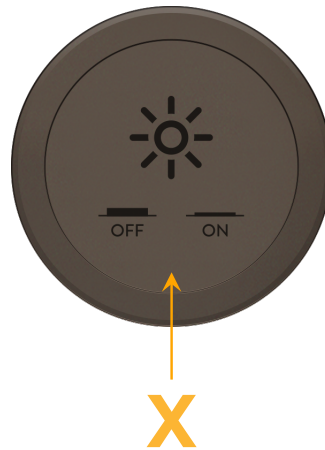

M-POWER-1T

AC POWER & DATA CONNECTIVITY SOLUTION

M-POWER-1TRZ-X-RZRNDAB

Distributed by

Mormax Company, Inc.

8 Westchester Plaza

Elmsford, NY 10523

914-699-0101

sales@mormax.com

mormax.com

Metro Light & Power's line of power & data solutions offers sophisticated design elements combined with greater ease of installation. Streamlined and low-profile, enhanced by side-exiting cords, our outlets advance the industry with their cutting edge look and feel. We believe flexibility is key, and we provide a variety of mounting options, including the ability to mount in limited spaces. Our outlets are available in many finishes and configurations, in addition to a custom color and finish capability for our clients.

Bezel Finish: **UNICOLOR™ OIL RUBBED BRONZE (ABS)**

Custom Finishes Available M-POWER-1TRZ-X-RZRNDAB

Features:

Module/Port Options:

- **A** Tamper Resistant AC Receptacle
- **E** USB-A & USB-C (20W)
- **M** Double USB-A (Fast Charging Ports - 18W)
- **H** HDMI
- **6** CAT 6
- **12** RJ 12
- **X** Switched AC
- **Y** 3-Way Switch (Low Voltage)
- **V** USB-C (45W High Speed Charging Port)
- **S** USB-C (25W High Speed Charging Port)
- **R** Switched AC (Rocker Switch)

Plug:

Supplied with Low Profile Flat 45° Angle 120 VAC Plug

Optional Standard Straight 120 VAC Plug

Optional Straight 120 VAC Pass-through Plug

- CLEAN, COMPACT DESIGN
- STREAMLINED
- LOW PROFILE
- SIDE-EXITING CORDS
- PLUG & PLAY
- 6' AC CORD & PLUG (FLAT PLUG STANDARD)
- CUSTOMIZABLE CONFIGURATIONS AND FINISHES
- UL LISTED FOR MOUNTING IN FURNITURE
- 15A