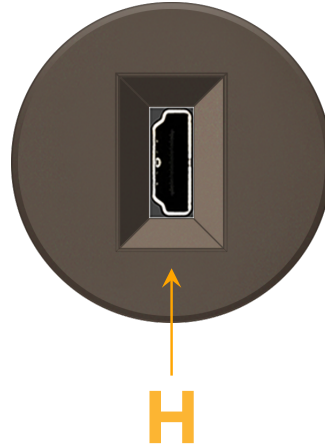

Bezel Finish: **UNICOLOR™ OIL RUBBED BRONZE (ABS)**

Custom Finishes Available M-POWER-1TRZ-H-RZRNDAB

Features:

Module/Port Options:

- A** Tamper Resistant AC Receptacle
- E** USB-A & USB-C (20W)
- M** Double USB-A (Fast Charging Ports - 18W)
- H** HDMI
- 6** CAT 6
- 12** RJ 12
- X** Switched AC
- Y** 3-Way Switch (Low Voltage)
- V** USB-C (45W High Speed Charging Port)
- S** USB-C (25W High Speed Charging Port)
- R** Switched AC (Rocker Switch)

Plug:

Supplied with Low Profile Flat 45° Angle 120 VAC Plug

Optional Standard Straight 120 VAC Plug

Optional Straight 120 VAC Pass-through Plug

- CLEAN, COMPACT DESIGN
- STREAMLINED
- LOW PROFILE
- SIDE-EXITING CORDS
- PLUG & PLAY
- 6' AC CORD & PLUG (FLAT PLUG STANDARD)
- CUSTOMIZABLE CONFIGURATIONS AND FINISHES
- UL LISTED FOR MOUNTING IN FURNITURE
- 15A