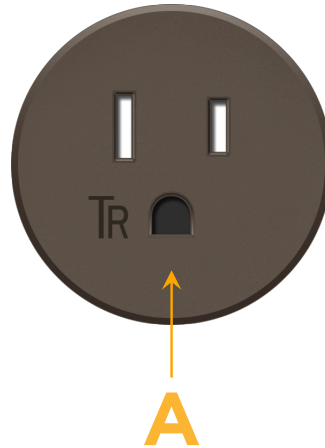

M-POWER-1T

AC POWER & DATA CONNECTIVITY SOLUTION

M-POWER-1TRZ-A-RZRNDAB

Distributed by

Mormax Company, Inc.

8 Westchester Plaza

Elmsford, NY 10523

914-699-0101

sales@mormax.com

mormax.com

Metro Light & Power's line of power & data solutions offers sophisticated design elements combined with greater ease of installation. Streamlined and low-profile, enhanced by side-exiting cords, our outlets advance the industry with their cutting edge look and feel. We believe flexibility is key, and we provide a variety of mounting options, including the ability to mount in limited spaces. Our outlets are available in many finishes and configurations, in addition to a custom color and finish capability for our clients.

Bezel Finish: **UNICOLOR™ OIL RUBBED BRONZE (ABS)**

Custom Finishes Available M-POWER-1TRZ-A-RZRNDAB

Features:

Module/Port Options:

- **A** Tamper Resistant AC Receptacle
- **E** USB-A & USB-C (20W)
- **M** Double USB-A (Fast Charging Ports - 18W)
- **H** HDMI
- **6** CAT 6
- **12** RJ 12
- **X** Switched AC
- **Y** 3-Way Switch (Low Voltage)
- **V** USB-C (45W High Speed Charging Port)
- **S** USB-C (25W High Speed Charging Port)
- **R** Switched AC (Rocker Switch)

Plug:

Supplied with Low Profile Flat 45° Angle 120 VAC Plug

Optional Standard Straight 120 VAC Plug

Optional Straight 120 VAC Pass-through Plug

- CLEAN, COMPACT DESIGN
- STREAMLINED
- LOW PROFILE
- SIDE-EXITING CORDS
- PLUG & PLAY
- 6' AC CORD & PLUG (FLAT PLUG STANDARD)
- CUSTOMIZABLE CONFIGURATIONS AND FINISHES
- UL LISTED FOR MOUNTING IN FURNITURE
- 15A