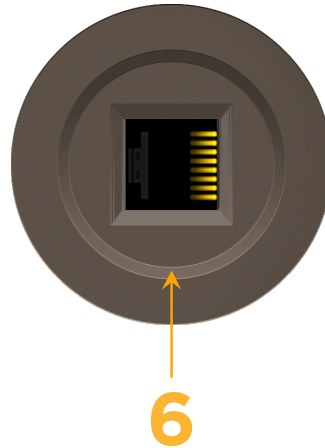

Bezel Finish: **UNICOLOR™ OIL RUBBED BRONZE (ABS)**

Custom Finishes Available M-POWER-1TRZ-6-RZRNDAB

Features:

Module/Port Options:

- A** Tamper Resistant AC Receptacle
- E** USB-A & USB-C (20W)
- M** Double USB-A (Fast Charging Ports - 18W)
- H** HDMI
- 6** CAT 6
- 12** RJ 12
- X** Switched AC
- Y** 3-Way Switch (Low Voltage)
- V** USB-C (45W High Speed Charging Port)
- S** USB-C (25W High Speed Charging Port)
- R** Switched AC (Rocker Switch)

Plug:

Supplied with Low Profile Flat 45° Angle 120 VAC Plug

Optional Standard Straight 120 VAC Plug

Optional Straight 120 VAC Pass-through Plug

- CLEAN, COMPACT DESIGN
- STREAMLINED
- LOW PROFILE
- SIDE-EXITING CORDS
- PLUG & PLAY
- 6' AC CORD & PLUG (FLAT PLUG STANDARD)
- CUSTOMIZABLE CONFIGURATIONS AND FINISHES
- UL LISTED FOR MOUNTING IN FURNITURE
- 15A