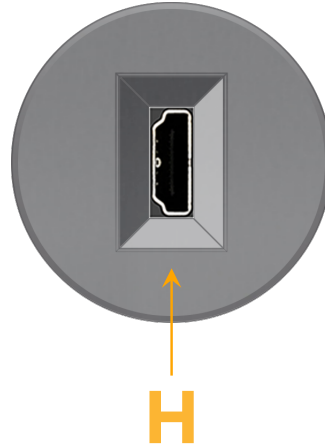

Bezel Finish: **UNICOLOR™ MAGNESIUM (ABS)**

Custom Finishes Available M-POWER-1TM2-H-M2RNDAB

Features:

Module/Port Options:

- A** Tamper Resistant AC Receptacle
- E** USB-A & USB-C (20W)
- M** Double USB-A (Fast Charging Ports - 18W)
- H** HDMI
- 6** CAT 6
- 12** RJ 12
- X** Switched AC
- Y** 3-Way Switch (Low Voltage)
- V** USB-C (45W High Speed Charging Port)
- S** USB-C (25W High Speed Charging Port)
- R** Switched AC (Rocker Switch)

Plug:

Supplied with Low Profile Flat 45° Angle 120 VAC Plug

Optional Standard Straight 120 VAC Plug

Optional Straight 120 VAC Pass-through Plug

- CLEAN, COMPACT DESIGN
- STREAMLINED
- LOW PROFILE
- SIDE-EXITING CORDS
- PLUG & PLAY
- 6' AC CORD & PLUG (FLAT PLUG STANDARD)
- CUSTOMIZABLE CONFIGURATIONS AND FINISHES
- UL LISTED FOR MOUNTING IN FURNITURE
- 15A