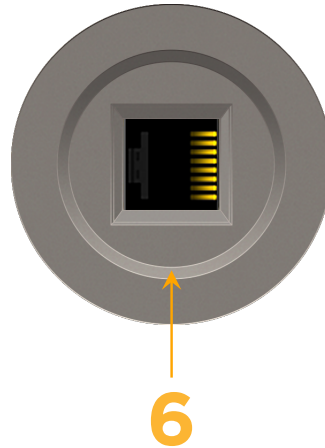

Bezel Finish: **UNICOLOR™ MAGNESIUM (ABS)**

Custom Finishes Available M-POWER-1TM2-6-M2RNDAB

Features:

Module/Port Options:

- A** Tamper Resistant AC Receptacle
- E** USB-A & USB-C (20W)
- M** Double USB-A (Fast Charging Ports - 18W)
- H** HDMI
- 6** CAT 6
- 12** RJ 12
- X** Switched AC
- Y** 3-Way Switch (Low Voltage)
- V** USB-C (45W High Speed Charging Port)
- S** USB-C (25W High Speed Charging Port)
- R** Switched AC (Rocker Switch)

Plug:

Supplied with Low Profile Flat 45° Angle 120 VAC Plug

Optional Standard Straight 120 VAC Plug

Optional Straight 120 VAC Pass-through Plug

- CLEAN, COMPACT DESIGN
- STREAMLINED
- LOW PROFILE
- SIDE-EXITING CORDS
- PLUG & PLAY
- 6' AC CORD & PLUG (FLAT PLUG STANDARD)
- CUSTOMIZABLE CONFIGURATIONS AND FINISHES
- UL LISTED FOR MOUNTING IN FURNITURE
- 15A