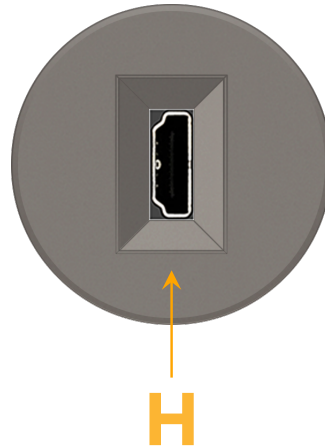

Bezel Finish: **MAGNESIUM (ABS)**

Custom Finishes Available M-POWER-1TM-H-MRNDAB

Features:

Module/Port Options:

- A** Tamper Resistant AC Receptacle
- E** USB-A & USB-C (20W)
- M** Double USB-A (Fast Charging Ports - 18W)
- H** HDMI
- 6** CAT 6
- 12** RJ 12
- X** Switched AC
- Y** 3-Way Switch (Low Voltage)
- V** USB-C (45W High Speed Charging Port)
- S** USB-C (25W High Speed Charging Port)
- R** Switched AC (Rocker Switch)

Plug:

Supplied with Low Profile Flat 45° Angle 120 VAC Plug

Optional Standard Straight 120 VAC Plug

Optional Straight 120 VAC Pass-through Plug

- CLEAN, COMPACT DESIGN
- STREAMLINED
- LOW PROFILE
- SIDE-EXITING CORDS
- PLUG & PLAY
- 6' AC CORD & PLUG (FLAT PLUG STANDARD)
- CUSTOMIZABLE CONFIGURATIONS AND FINISHES
- UL LISTED FOR MOUNTING IN FURNITURE
- 15A