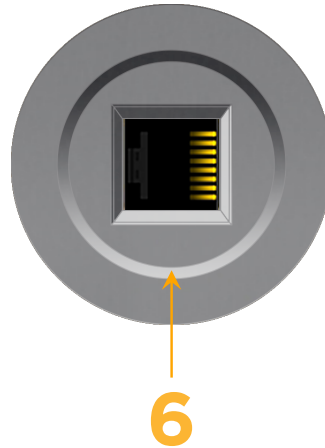

Bezel Finish: **MAGNESIUM (ABS)**

Custom Finishes Available M-POWER-1TM-6-MRNDAB

Features:

Module/Port Options:

- A** Tamper Resistant AC Receptacle
- E** USB-A & USB-C (20W)
- M** Double USB-A (Fast Charging Ports - 18W)
- H** HDMI
- 6** CAT 6
- 12** RJ 12
- X** Switched AC
- Y** 3-Way Switch (Low Voltage)
- V** USB-C (45W High Speed Charging Port)
- S** USB-C (25W High Speed Charging Port)
- R** Switched AC (Rocker Switch)

Plug:

Supplied with Low Profile Flat 45° Angle 120 VAC Plug

Optional Standard Straight 120 VAC Plug

Optional Straight 120 VAC Pass-through Plug

- CLEAN, COMPACT DESIGN
- STREAMLINED
- LOW PROFILE
- SIDE-EXITING CORDS
- PLUG & PLAY
- 6' AC CORD & PLUG (FLAT PLUG STANDARD)
- CUSTOMIZABLE CONFIGURATIONS AND FINISHES
- UL LISTED FOR MOUNTING IN FURNITURE
- 15A