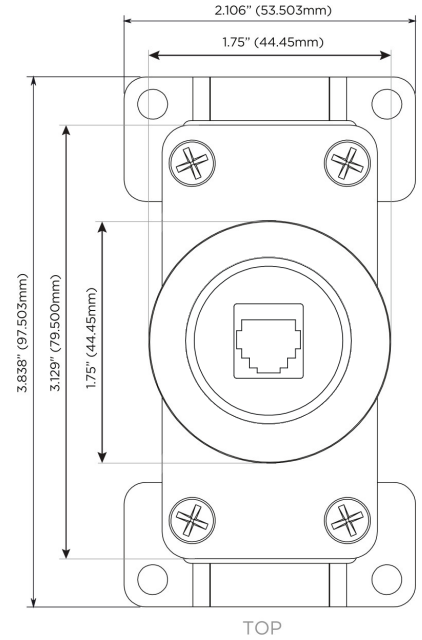

M-POWER-1T

AC POWER & DATA CONNECTIVITY SOLUTION

M-POWER-1TM-12-MRNDAB

Specs:

Modules/Ports:

12 RJ 12

Distributed by

Mormax Company, Inc.

8 Westchester Plaza

Elmsford, NY 10523

914-699-0101

sales@mormax.com

mormax.com

12