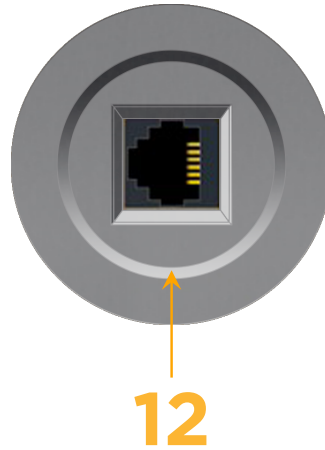

sales@mormax.com

mormax.com

Metro Light & Power's line of power & data solutions offers sophisticated design elements combined with greater ease of installation. Streamlined and low-profile, enhanced by side-exiting cords, our outlets advance the industry with their cutting edge look and feel. We believe flexibility is key, and we provide a variety of mounting options, including the ability to mount in limited spaces. Our outlets are available in many finishes and configurations, in addition to a custom color and finish capability for our clients.

Bezel Finish: **MAGNESIUM (ABS)**

Custom Finishes Available M-POWER-1TM-12-MRNDAB

Features:

Module/Port Options:

- A** Tamper Resistant AC Receptacle
- E** USB-A & USB-C (20W)
- M** Double USB-A (Fast Charging Ports - 18W)
- H** HDMI
- 6** CAT 6
- 12** RJ 12
- X** Switched AC
- Y** 3-Way Switch (Low Voltage)
- V** USB-C (45W High Speed Charging Port)
- S** USB-C (25W High Speed Charging Port)
- R** Switched AC (Rocker Switch)

Plug:

Supplied with Low Profile Flat 45° Angle 120 VAC Plug

Optional Standard Straight 120 VAC Plug

Optional Straight 120 VAC Pass-through Plug

- CLEAN, COMPACT DESIGN
- STREAMLINED
- LOW PROFILE
- SIDE-EXITING CORDS
- PLUG & PLAY
- 6' AC CORD & PLUG (FLAT PLUG STANDARD)
- CUSTOMIZABLE CONFIGURATIONS AND FINISHES
- UL LISTED FOR MOUNTING IN FURNITURE
- 15A