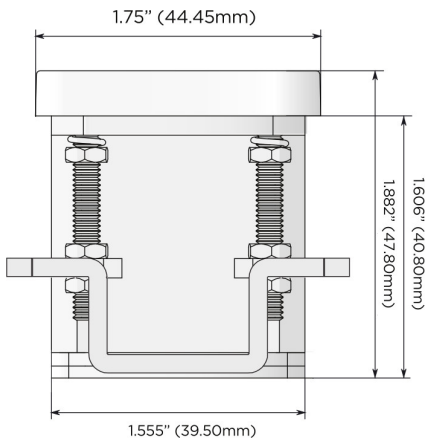

Plug:

Supplied with Low Profile Flat 45° Angle 120 VAC Plug

Optional Standard Straight 120 VAC Plug

Optional Straight 120 VAC Pass-through Plug

- CLEAN, COMPACT DESIGN
- STREAMLINED
- LOW PROFILE
- SIDE-EXITING CORDS
- PLUG & PLAY
- 6' AC CORD & PLUG (FLAT PLUG STANDARD)
- CUSTOMIZABLE CONFIGURATIONS AND FINISHES
- UL LISTED FOR MOUNTING IN FURNITURE
- 15A

M-POWER-1T

AC POWER & DATA CONNECTIVITY SOLUTION

M-POWER-1TM-12-MRNDAB

Specs:

Modules/Ports:

12 RJ 12

Distributed by

Mormax Company, Inc.

8 Westchester Plaza

Elmsford, NY 10523

914-699-0101

sales@mormax.com

mormax.com

12

END

SIDE