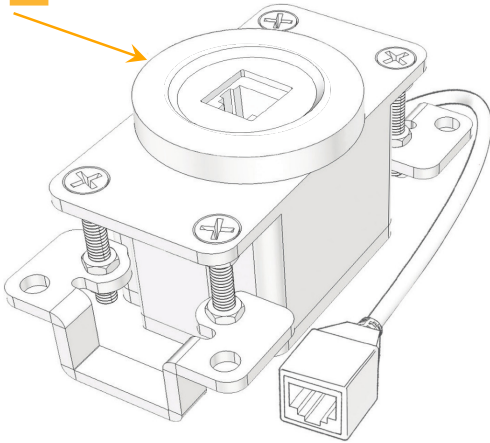

M-POWER-1T

AC POWER & DATA CONNECTIVITY SOLUTION

M-POWER-1TM-12-MRNDAB

Specs:

Modules/Ports:

12 RJ 12

Distributed by

Mormax Company, Inc.

8 Westchester Plaza

Elmsford, NY 10523

914-699-0101

sales@mormax.com

mormax.com

12