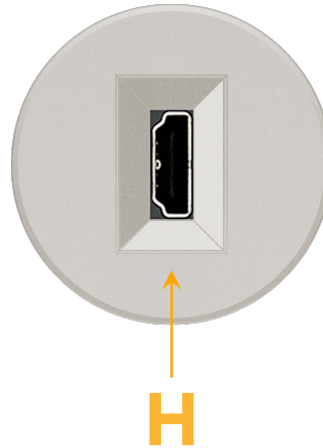

Bezel Finish: **UNICOLOR™ GRAY (ABS)**

Custom Finishes Available M-POWER-1TG1-H-G1RNDAB

Features:

Module/Port Options:

- A** Tamper Resistant AC Receptacle
- E** USB-A & USB-C (20W)
- M** Double USB-A (Fast Charging Ports - 18W)
- H** HDMI
- 6** CAT 6
- 12** RJ 12
- X** Switched AC
- Y** 3-Way Switch (Low Voltage)
- V** USB-C (45W High Speed Charging Port)
- S** USB-C (25W High Speed Charging Port)
- R** Switched AC (Rocker Switch)

Plug:

Supplied with Low Profile Flat 45° Angle 120 VAC Plug

Optional Standard Straight 120 VAC Plug

Optional Straight 120 VAC Pass-through Plug

- CLEAN, COMPACT DESIGN
- STREAMLINED
- LOW PROFILE
- SIDE-EXITING CORDS
- PLUG & PLAY
- 6' AC CORD & PLUG (FLAT PLUG STANDARD)
- CUSTOMIZABLE CONFIGURATIONS AND FINISHES
- UL LISTED FOR MOUNTING IN FURNITURE
- 15A