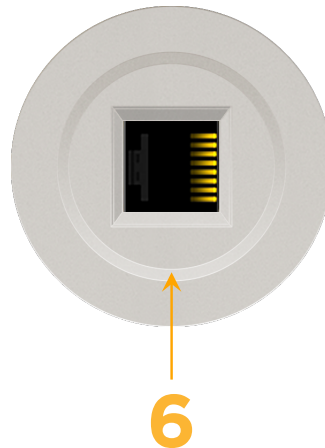

M-POWER-1T

AC POWER & DATA CONNECTIVITY SOLUTION

M-POWER-1TG1-6-G1RNDAB

Distributed by

Mormax Company, Inc.

8 Westchester Plaza

Elmsford, NY 10523

914-699-0101

sales@mormax.com

mormax.com

Metro Light & Power's line of power & data solutions offers sophisticated design elements combined with greater ease of installation. Streamlined and low-profile, enhanced by side-exiting cords, our outlets advance the industry with their cutting edge look and feel. We believe flexibility is key, and we provide a variety of mounting options, including the ability to mount in limited spaces. Our outlets are available in many finishes and configurations, in addition to a custom color and finish capability for our clients.

Bezel Finish: **UNICOLOR™ GRAY (ABS)**

Custom Finishes Available M-POWER-1TG1-6-G1RNDAB

Features:

Module/Port Options:

- **A** Tamper Resistant AC Receptacle
- **E** USB-A & USB-C (20W)
- **M** Double USB-A (Fast Charging Ports - 18W)
- **H** HDMI
- **6** CAT 6
- **12** RJ 12
- **X** Switched AC
- **Y** 3-Way Switch (Low Voltage)
- **V** USB-C (45W High Speed Charging Port)
- **S** USB-C (25W High Speed Charging Port)
- **R** Switched AC (Rocker Switch)

Plug:

Supplied with Low Profile Flat 45° Angle 120 VAC Plug

Optional Standard Straight 120 VAC Plug

Optional Straight 120 VAC Pass-through Plug

- CLEAN, COMPACT DESIGN
- STREAMLINED
- LOW PROFILE
- SIDE-EXITING CORDS
- PLUG & PLAY
- 6' AC CORD & PLUG (FLAT PLUG STANDARD)
- CUSTOMIZABLE CONFIGURATIONS AND FINISHES
- UL LISTED FOR MOUNTING IN FURNITURE
- 15A