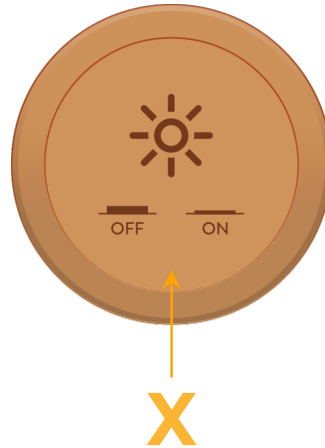

Bezel Finish: **COPPER (ABS)**

Custom Finishes Available M-POWER-1TCU-X-CURNDAB

Features:

Module/Port Options:

- A** Tamper Resistant AC Receptacle
- E** USB-A & USB-C (20W)
- M** Double USB-A (Fast Charging Ports - 18W)
- H** HDMI
- 6** CAT 6
- 12** RJ 12
- X** Switched AC
- Y** 3-Way Switch (Low Voltage)
- V** USB-C (45W High Speed Charging Port)
- S** USB-C (25W High Speed Charging Port)
- R** Switched AC (Rocker Switch)

Plug:

Supplied with Low Profile Flat 45° Angle 120 VAC Plug

Optional Standard Straight 120 VAC Plug

Optional Straight 120 VAC Pass-through Plug

- CLEAN, COMPACT DESIGN
- STREAMLINED
- LOW PROFILE
- SIDE-EXITING CORDS
- PLUG & PLAY
- 6' AC CORD & PLUG (FLAT PLUG STANDARD)
- CUSTOMIZABLE CONFIGURATIONS AND FINISHES
- UL LISTED FOR MOUNTING IN FURNITURE
- 15A