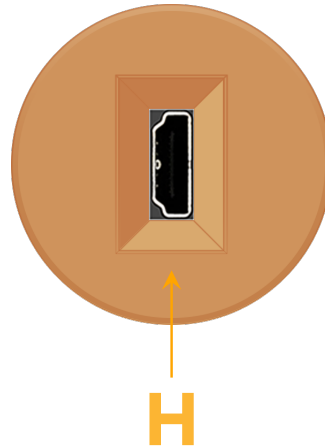

Bezel Finish: **COPPER (ABS)**

Custom Finishes Available M-POWER-1TCU-H-CURNDAB

Features:

Module/Port Options:

- A** Tamper Resistant AC Receptacle
- E** USB-A & USB-C (20W)
- M** Double USB-A (Fast Charging Ports - 18W)
- H** HDMI
- 6** CAT 6
- 12** RJ 12
- X** Switched AC
- Y** 3-Way Switch (Low Voltage)
- V** USB-C (45W High Speed Charging Port)
- S** USB-C (25W High Speed Charging Port)
- R** Switched AC (Rocker Switch)

Plug:

Supplied with Low Profile Flat 45° Angle 120 VAC Plug

Optional Standard Straight 120 VAC Plug

Optional Straight 120 VAC Pass-through Plug

- CLEAN, COMPACT DESIGN
- STREAMLINED
- LOW PROFILE
- SIDE-EXITING CORDS
- PLUG & PLAY
- 6' AC CORD & PLUG (FLAT PLUG STANDARD)
- CUSTOMIZABLE CONFIGURATIONS AND FINISHES
- UL LISTED FOR MOUNTING IN FURNITURE
- 15A