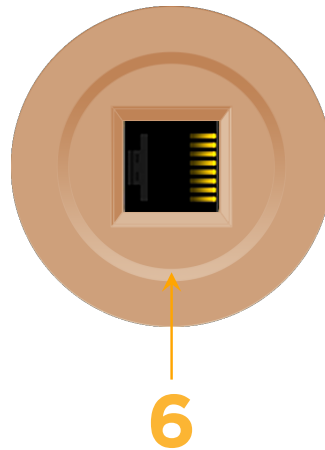

Bezel Finish: **COPPER (ABS)**

Custom Finishes Available M-POWER-1TCU-6-CURNDAB

Features:

Module/Port Options:

- A** Tamper Resistant AC Receptacle
- E** USB-A & USB-C (20W)
- M** Double USB-A (Fast Charging Ports - 18W)
- H** HDMI
- 6** CAT 6
- 12** RJ 12
- X** Switched AC
- Y** 3-Way Switch (Low Voltage)
- V** USB-C (45W High Speed Charging Port)
- S** USB-C (25W High Speed Charging Port)
- R** Switched AC (Rocker Switch)

Plug:

Supplied with Low Profile Flat 45° Angle 120 VAC Plug

Optional Standard Straight 120 VAC Plug

Optional Straight 120 VAC Pass-through Plug

- CLEAN, COMPACT DESIGN
- STREAMLINED
- LOW PROFILE
- SIDE-EXITING CORDS
- PLUG & PLAY
- 6' AC CORD & PLUG (FLAT PLUG STANDARD)
- CUSTOMIZABLE CONFIGURATIONS AND FINISHES
- UL LISTED FOR MOUNTING IN FURNITURE
- 15A