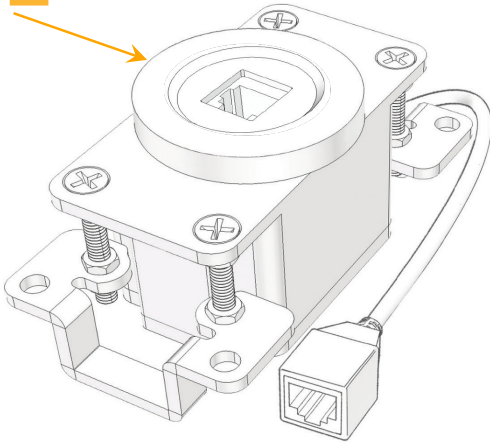

M-POWER-1T

AC POWER & DATA CONNECTIVITY SOLUTION

M-POWER-1TCU-12-CURNDAB

Specs:

Modules/Ports:

12 RJ 12

Distributed by

Mormax Company, Inc.

8 Westchester Plaza

Elmsford, NY 10523

914-699-0101

sales@mormax.com

mormax.com

12