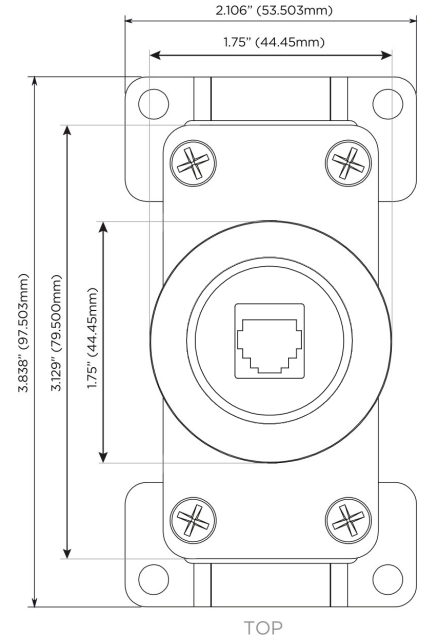

M-POWER-1T

AC POWER & DATA CONNECTIVITY SOLUTION

M-POWER-1TCU-12-CURNDAB

Specs:

Modules/Ports:

12 RJ 12

Distributed by

Mormax Company, Inc.

8 Westchester Plaza

Elmsford, NY 10523

914-699-0101

sales@mormax.com

mormax.com

12