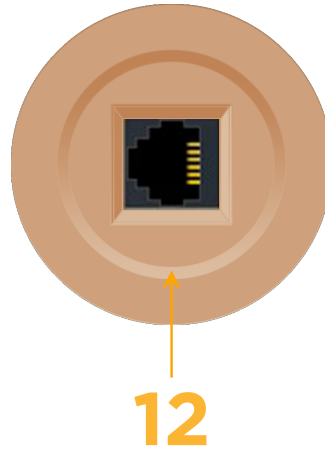

sales@mormax.com

mormax.com

Metro Light & Power's line of power & data solutions offers sophisticated design elements combined with greater ease of installation. Streamlined and low-profile, enhanced by side-exiting cords, our outlets advance the industry with their cutting edge look and feel. We believe flexibility is key, and we provide a variety of mounting options, including the ability to mount in limited spaces. Our outlets are available in many finishes and configurations, in addition to a custom color and finish capability for our clients.

Bezel Finish: **COPPER (ABS)**

Custom Finishes Available M-POWER-1TCU-12-CURNDAB

Features:

Module/Port Options:

- A** Tamper Resistant AC Receptacle
- E** USB-A & USB-C (20W)
- M** Double USB-A (Fast Charging Ports - 18W)
- H** HDMI
- 6** CAT 6
- 12** RJ 12
- X** Switched AC
- Y** 3-Way Switch (Low Voltage)
- V** USB-C (45W High Speed Charging Port)
- S** USB-C (25W High Speed Charging Port)
- R** Switched AC (Rocker Switch)

Plug:

Supplied with Low Profile Flat 45° Angle 120 VAC Plug

Optional Standard Straight 120 VAC Plug

Optional Straight 120 VAC Pass-through Plug

- CLEAN, COMPACT DESIGN
- STREAMLINED
- LOW PROFILE
- SIDE-EXITING CORDS
- PLUG & PLAY
- 6' AC CORD & PLUG (FLAT PLUG STANDARD)
- CUSTOMIZABLE CONFIGURATIONS AND FINISHES
- UL LISTED FOR MOUNTING IN FURNITURE
- 15A