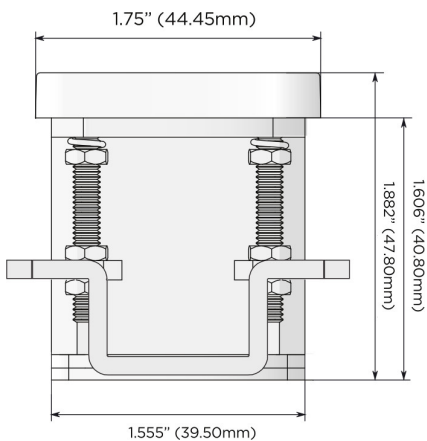

Plug:

Supplied with Low Profile Flat 45° Angle 120 VAC Plug

Optional Standard Straight 120 VAC Plug

Optional Straight 120 VAC Pass-through Plug

- CLEAN, COMPACT DESIGN
- STREAMLINED
- LOW PROFILE
- SIDE-EXITING CORDS
- PLUG & PLAY
- 6' AC CORD & PLUG (FLAT PLUG STANDARD)
- CUSTOMIZABLE CONFIGURATIONS AND FINISHES
- UL LISTED FOR MOUNTING IN FURNITURE
- 15A

M-POWER-1T

AC POWER & DATA CONNECTIVITY SOLUTION

M-POWER-1TCU-12-CURNDAB

Specs:

Modules/Ports:

12 RJ 12

Distributed by

Mormax Company, Inc.

8 Westchester Plaza

Elmsford, NY 10523

914-699-0101

sales@mormax.com

mormax.com

12

END

SIDE