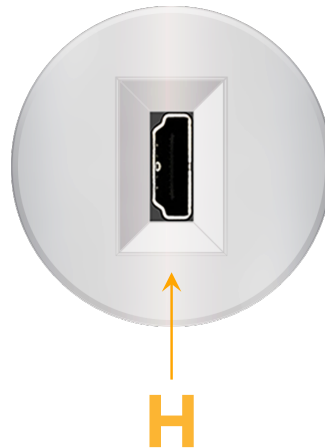

Bezel Finish: **CHROME (ABS)**

Custom Finishes Available M-POWER-1TCR-H-CRRNDAB

Features:

Module/Port Options:

- A** Tamper Resistant AC Receptacle
- E** USB-A & USB-C (20W)
- M** Double USB-A (Fast Charging Ports - 18W)
- H** HDMI
- 6** CAT 6
- 12** RJ 12
- X** Switched AC
- Y** 3-Way Switch (Low Voltage)
- V** USB-C (45W High Speed Charging Port)
- S** USB-C (25W High Speed Charging Port)
- R** Switched AC (Rocker Switch)

Plug:

Supplied with Low Profile Flat 45° Angle 120 VAC Plug

Optional Standard Straight 120 VAC Plug

Optional Straight 120 VAC Pass-through Plug

- CLEAN, COMPACT DESIGN
- STREAMLINED
- LOW PROFILE
- SIDE-EXITING CORDS
- PLUG & PLAY
- 6' AC CORD & PLUG (FLAT PLUG STANDARD)
- CUSTOMIZABLE CONFIGURATIONS AND FINISHES
- UL LISTED FOR MOUNTING IN FURNITURE
- 15A