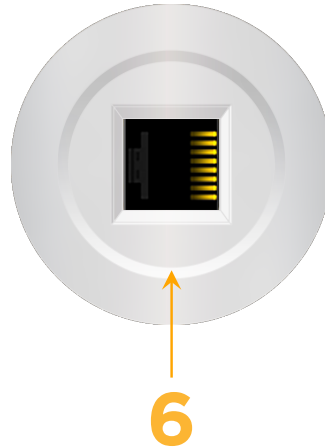

M-POWER-1T

AC POWER & DATA CONNECTIVITY SOLUTION

M-POWER-1TCR-6-CRRNDAB

Distributed by

Mormax Company, Inc.

8 Westchester Plaza

Elmsford, NY 10523

914-699-0101

sales@mormax.com

mormax.com

Metro Light & Power's line of power & data solutions offers sophisticated design elements combined with greater ease of installation. Streamlined and low-profile, enhanced by side-exiting cords, our outlets advance the industry with their cutting edge look and feel. We believe flexibility is key, and we provide a variety of mounting options, including the ability to mount in limited spaces. Our outlets are available in many finishes and configurations, in addition to a custom color and finish capability for our clients.

Bezel Finish: **CHROME (ABS)**

Custom Finishes Available M-POWER-1TCR-6-CRRNDAB

Features:

Module/Port Options:

- **A** Tamper Resistant AC Receptacle
- **E** USB-A & USB-C (20W)
- **M** Double USB-A (Fast Charging Ports - 18W)
- **H** HDMI
- **6** CAT 6
- **12** RJ 12
- **X** Switched AC
- **Y** 3-Way Switch (Low Voltage)
- **V** USB-C (45W High Speed Charging Port)
- **S** USB-C (25W High Speed Charging Port)
- **R** Switched AC (Rocker Switch)

Plug:

Supplied with Low Profile Flat 45° Angle 120 VAC Plug

Optional Standard Straight 120 VAC Plug

Optional Straight 120 VAC Pass-through Plug

- CLEAN, COMPACT DESIGN
- STREAMLINED
- LOW PROFILE
- SIDE-EXITING CORDS
- PLUG & PLAY
- 6' AC CORD & PLUG (FLAT PLUG STANDARD)
- CUSTOMIZABLE CONFIGURATIONS AND FINISHES
- UL LISTED FOR MOUNTING IN FURNITURE
- 15A