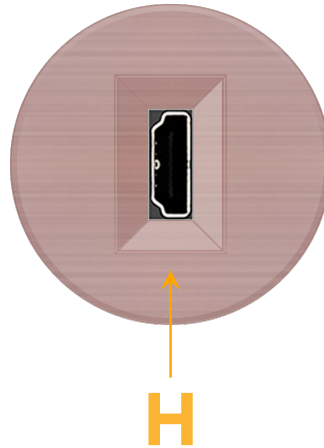

Bezel Finish: **CHAMPAGNE (ABS)**

Custom Finishes Available M-POWER-1TCH-H-CHRNDAB

Features:

Module/Port Options:

- A** Tamper Resistant AC Receptacle
- E** USB-A & USB-C (20W)
- M** Double USB-A (Fast Charging Ports - 18W)
- H** HDMI
- 6** CAT 6
- 12** RJ 12
- X** Switched AC
- Y** 3-Way Switch (Low Voltage)
- V** USB-C (45W High Speed Charging Port)
- S** USB-C (25W High Speed Charging Port)
- R** Switched AC (Rocker Switch)

Plug:

Supplied with Low Profile Flat 45° Angle 120 VAC Plug

Optional Standard Straight 120 VAC Plug

Optional Straight 120 VAC Pass-through Plug

- CLEAN, COMPACT DESIGN
- STREAMLINED
- LOW PROFILE
- SIDE-EXITING CORDS
- PLUG & PLAY
- 6' AC CORD & PLUG (FLAT PLUG STANDARD)
- CUSTOMIZABLE CONFIGURATIONS AND FINISHES
- UL LISTED FOR MOUNTING IN FURNITURE
- 15A