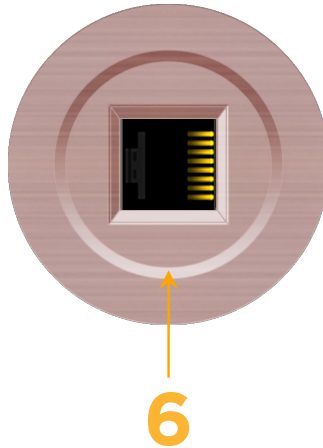

Bezel Finish: **CHAMPAGNE (ABS)**

Custom Finishes Available M-POWER-1TCH-6-CHRNDAB

Features:

Module/Port Options:

- A** Tamper Resistant AC Receptacle
- E** USB-A & USB-C (20W)
- M** Double USB-A (Fast Charging Ports - 18W)
- H** HDMI
- 6** CAT 6
- 12** RJ 12
- X** Switched AC
- Y** 3-Way Switch (Low Voltage)
- V** USB-C (45W High Speed Charging Port)
- S** USB-C (25W High Speed Charging Port)
- R** Switched AC (Rocker Switch)

Plug:

Supplied with Low Profile Flat 45° Angle 120 VAC Plug

Optional Standard Straight 120 VAC Plug

Optional Straight 120 VAC Pass-through Plug

- CLEAN, COMPACT DESIGN
- STREAMLINED
- LOW PROFILE
- SIDE-EXITING CORDS
- PLUG & PLAY
- 6' AC CORD & PLUG (FLAT PLUG STANDARD)
- CUSTOMIZABLE CONFIGURATIONS AND FINISHES
- UL LISTED FOR MOUNTING IN FURNITURE
- 15A