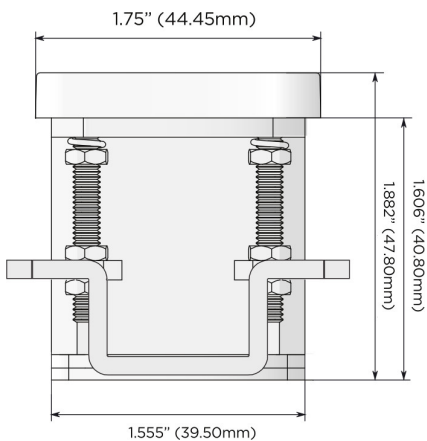

Plug:

Supplied with Low Profile Flat 45° Angle 120 VAC Plug

Optional Standard Straight 120 VAC Plug

Optional Straight 120 VAC Pass-through Plug

- CLEAN, COMPACT DESIGN
- STREAMLINED
- LOW PROFILE
- SIDE-EXITING CORDS
- PLUG & PLAY
- 6' AC CORD & PLUG (FLAT PLUG STANDARD)
- CUSTOMIZABLE CONFIGURATIONS AND FINISHES
- UL LISTED FOR MOUNTING IN FURNITURE
- 15A

M-POWER-1T

AC POWER & DATA CONNECTIVITY SOLUTION

M-POWER-1TCH-12-CHRNDAB

Specs:

Modules/Ports:

12 RJ 12

Distributed by

Mormax Company, Inc.

8 Westchester Plaza

Elmsford, NY 10523

914-699-0101

sales@mormax.com

mormax.com

12

END

SIDE