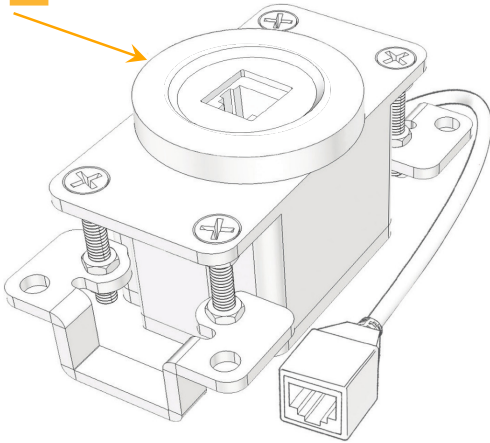

M-POWER-1T

AC POWER & DATA CONNECTIVITY SOLUTION

M-POWER-1TCH-12-CHRNDAB

Specs:

Modules/Ports:

12 RJ 12

Distributed by

Mormax Company, Inc.

8 Westchester Plaza

Elmsford, NY 10523

914-699-0101

sales@mormax.com

mormax.com

12