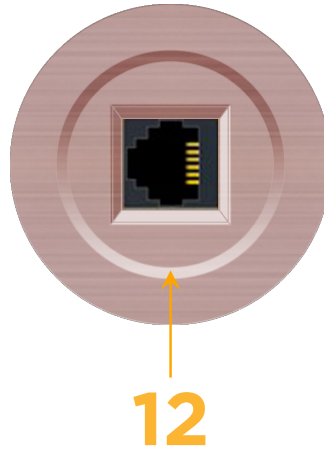

sales@mormax.com

mormax.com

Metro Light & Power's line of power & data solutions offers sophisticated design elements combined with greater ease of installation. Streamlined and low-profile, enhanced by side-exiting cords, our outlets advance the industry with their cutting edge look and feel. We believe flexibility is key, and we provide a variety of mounting options, including the ability to mount in limited spaces. Our outlets are available in many finishes and configurations, in addition to a custom color and finish capability for our clients.

Bezel Finish: **CHAMPAGNE (ABS)**

Custom Finishes Available M-POWER-1TCH-12-CHRNAB

Features:

Module/Port Options:

- A** Tamper Resistant AC Receptacle
- E** USB-A & USB-C (20W)
- M** Double USB-A (Fast Charging Ports - 18W)
- H** HDMI
- 6** CAT 6
- 12** RJ 12
- X** Switched AC
- Y** 3-Way Switch (Low Voltage)
- V** USB-C (45W High Speed Charging Port)
- S** USB-C (25W High Speed Charging Port)
- R** Switched AC (Rocker Switch)

Plug:

Supplied with Low Profile Flat 45° Angle 120 VAC Plug

Optional Standard Straight 120 VAC Plug

Optional Straight 120 VAC Pass-through Plug

- CLEAN, COMPACT DESIGN
- STREAMLINED
- LOW PROFILE
- SIDE-EXITING CORDS
- PLUG & PLAY
- 6' AC CORD & PLUG (FLAT PLUG STANDARD)
- CUSTOMIZABLE CONFIGURATIONS AND FINISHES
- UL LISTED FOR MOUNTING IN FURNITURE
- 15A