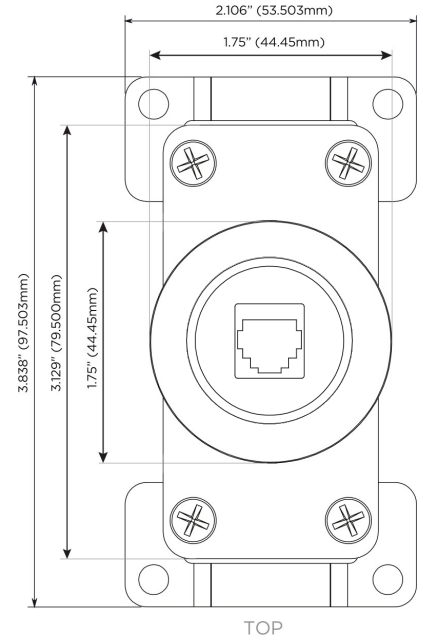

M-POWER-1T

AC POWER & DATA CONNECTIVITY SOLUTION

M-POWER-1TCH-12-CHRNDAB

Specs:

Modules/Ports:

12 RJ 12

Distributed by

Mormax Company, Inc.

8 Westchester Plaza

Elmsford, NY 10523

914-699-0101

sales@mormax.com

mormax.com

12