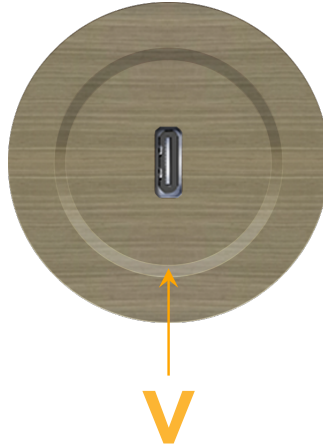

M-POWER-1T

AC POWER & DATA CONNECTIVITY SOLUTION

M-POWER-1TBZ5A-V-BZ5ARNDAB

Distributed by

Mormax Company, Inc.

8 Westchester Plaza

Elmsford, NY 10523

914-699-0101

sales@mormax.com

mormax.com

Metro Light & Power's line of power & data solutions offers sophisticated design elements combined with greater ease of installation. Streamlined and low-profile, enhanced by side-exiting cords, our outlets advance the industry with their cutting edge look and feel. We believe flexibility is key, and we provide a variety of mounting options, including the ability to mount in limited spaces. Our outlets are available in many finishes and configurations, in addition to a custom color and finish capability for our clients.

Bezel Finish: **ANTIQUED ARCHITECTURAL BRONZE (ABS)**

Custom Finishes Available M-POWER-1TBZ5A-V-BZ5ARNDAB

Features:

Module/Port Options:

- **A** Tamper Resistant AC Receptacle
- **E** USB-A & USB-C (20W)
- **M** Double USB-A (Fast Charging Ports - 18W)
- **H** HDMI
- **6** CAT 6
- **12** RJ 12
- **X** Switched AC
- **Y** 3-Way Switch (Low Voltage)
- **V** USB-C (45W High Speed Charging Port)
- **S** USB-C (25W High Speed Charging Port)
- **R** Switched AC (Rocker Switch)

Plug:

Supplied with Low Profile Flat 45° Angle 120 VAC Plug

Optional Standard Straight 120 VAC Plug

Optional Straight 120 VAC Pass-through Plug

- CLEAN, COMPACT DESIGN
- STREAMLINED
- LOW PROFILE
- SIDE-EXITING CORDS
- PLUG & PLAY
- 6' AC CORD & PLUG (FLAT PLUG STANDARD)
- CUSTOMIZABLE CONFIGURATIONS AND FINISHES
- UL LISTED FOR MOUNTING IN FURNITURE
- 15A