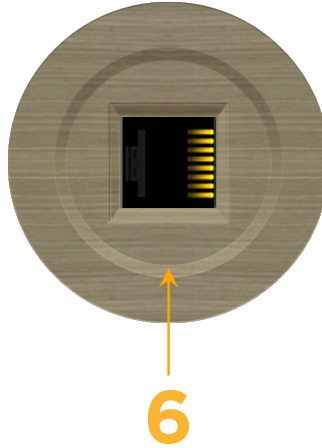

M-POWER-1T

AC POWER & DATA CONNECTIVITY SOLUTION

M-POWER-1TBZ5A-6-BZ5ARNDAB

Distributed by

Mormax Company, Inc.

8 Westchester Plaza

Elmsford, NY 10523

914-699-0101

sales@mormax.com

mormax.com

Metro Light & Power's line of power & data solutions offers sophisticated design elements combined with greater ease of installation. Streamlined and low-profile, enhanced by side-exiting cords, our outlets advance the industry with their cutting edge look and feel. We believe flexibility is key, and we provide a variety of mounting options, including the ability to mount in limited spaces. Our outlets are available in many finishes and configurations, in addition to a custom color and finish capability for our clients.

Bezel Finish: **ANTIQUED ARCHITECTURAL BRONZE (ABS)**

Custom Finishes Available M-POWER-1TBZ5A-6-BZ5ARNDAB

Features:

Module/Port Options:

- **A** Tamper Resistant AC Receptacle
- **E** USB-A & USB-C (20W)
- **M** Double USB-A (Fast Charging Ports - 18W)
- **H** HDMI
- **6** CAT 6
- **12** RJ 12
- **X** Switched AC
- **Y** 3-Way Switch (Low Voltage)
- **V** USB-C (45W High Speed Charging Port)
- **S** USB-C (25W High Speed Charging Port)
- **R** Switched AC (Rocker Switch)

Plug:

Supplied with Low Profile Flat 45° Angle 120 VAC Plug

Optional Standard Straight 120 VAC Plug

Optional Straight 120 VAC Pass-through Plug

- CLEAN, COMPACT DESIGN
- STREAMLINED
- LOW PROFILE
- SIDE-EXITING CORDS
- PLUG & PLAY
- 6' AC CORD & PLUG (FLAT PLUG STANDARD)
- CUSTOMIZABLE CONFIGURATIONS AND FINISHES
- UL LISTED FOR MOUNTING IN FURNITURE
- 15A