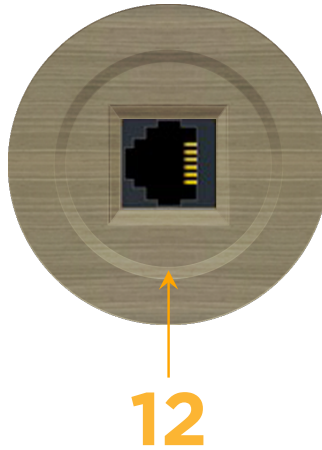

M-POWER-1T

AC POWER & DATA CONNECTIVITY SOLUTION

M-POWER-1TBZ5A-12-BZ5ARNDAB

Distributed by

Mormax Company, Inc.

8 Westchester Plaza

Elmsford, NY 10523

914-699-0101

sales@mormax.com

mormax.com

Metro Light & Power's line of power & data solutions offers sophisticated design elements combined with greater ease of installation. Streamlined and low-profile, enhanced by side-exiting cords, our outlets advance the industry with their cutting edge look and feel. We believe flexibility is key, and we provide a variety of mounting options, including the ability to mount in limited spaces. Our outlets are available in many finishes and configurations, in addition to a custom color and finish capability for our clients.

Bezel Finish: **ANTIQUED ARCHITECTURAL BRONZE (ABS)**

Custom Finishes Available M-POWER-1TBZ5A-12-BZ5ARNDAB

Features:

Module/Port Options:

- **A** Tamper Resistant AC Receptacle
- **E** USB-A & USB-C (20W)
- **M** Double USB-A (Fast Charging Ports - 18W)
- **H** HDMI
- **6** CAT 6
- **12** RJ 12
- **X** Switched AC
- **Y** 3-Way Switch (Low Voltage)
- **V** USB-C (45W High Speed Charging Port)
- **S** USB-C (25W High Speed Charging Port)
- **R** Switched AC (Rocker Switch)

Plug:

Supplied with Low Profile Flat 45° Angle 120 VAC Plug

Optional Standard Straight 120 VAC Plug

Optional Straight 120 VAC Pass-through Plug

- CLEAN, COMPACT DESIGN
- STREAMLINED
- LOW PROFILE
- SIDE-EXITING CORDS
- PLUG & PLAY
- 6' AC CORD & PLUG (FLAT PLUG STANDARD)
- CUSTOMIZABLE CONFIGURATIONS AND FINISHES
- UL LISTED FOR MOUNTING IN FURNITURE
- 15A