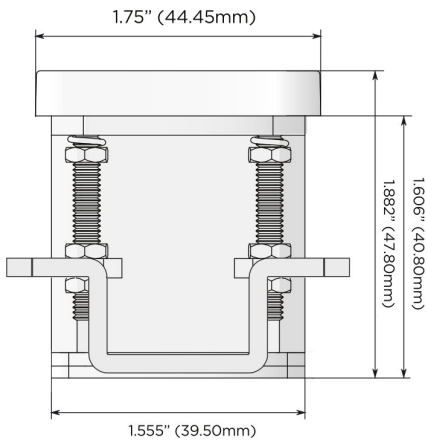

### Plug:

Supplied with Low Profile Flat 45° Angle 120 VAC Plug

Optional Standard Straight 120 VAC Plug

Optional Straight 120 VAC Pass-through Plug

- CLEAN, COMPACT DESIGN
- STREAMLINED
- LOW PROFILE
- SIDE-EXITING CORDS
- PLUG & PLAY
- 6' AC CORD & PLUG (FLAT PLUG STANDARD)
- CUSTOMIZABLE CONFIGURATIONS AND FINISHES
- UL LISTED FOR MOUNTING IN FURNITURE
- 15A

# M-POWER-1T

AC POWER & DATA CONNECTIVITY SOLUTION

M-POWER-1TBZ5A-12-BZ5ARNDAB

Specs:

**Modules/Ports:**

12 RJ 12

Distributed by

Mormax Company, Inc.

8 Westchester Plaza

Elmsford, NY 10523

914-699-0101

sales@mormax.com

mormax.com

12

END

SIDE