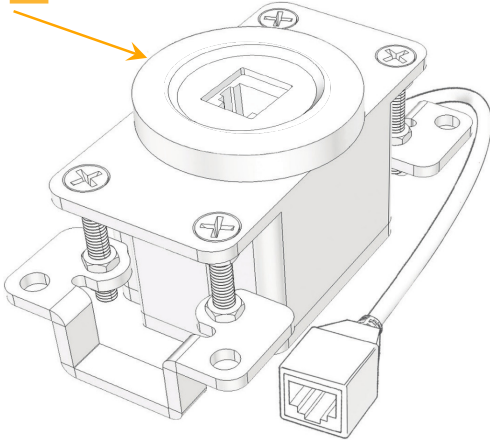

M-POWER-1T

AC POWER & DATA CONNECTIVITY SOLUTION

M-POWER-1TBZ5A-12-BZ5ARNDAB

Specs:

Modules/Ports:

12 RJ 12

Distributed by

Mormax Company, Inc.

8 Westchester Plaza

Elmsford, NY 10523

914-699-0101

sales@mormax.com

mormax.com

12