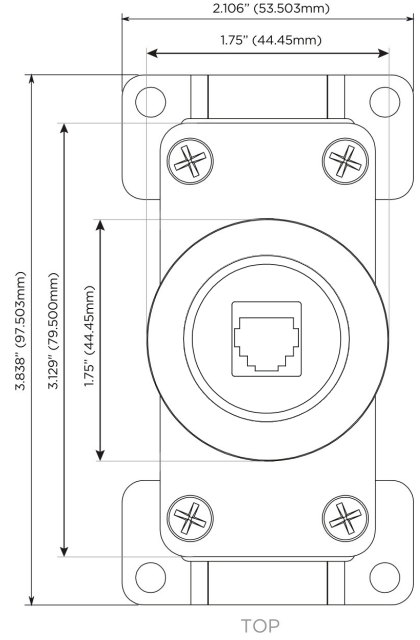

M-POWER-1T

AC POWER & DATA CONNECTIVITY SOLUTION

M-POWER-1TBZ5A-12-BZ5ARNDAB

Specs:

Modules/Ports:

12 RJ 12

Distributed by

Mormax Company, Inc.

8 Westchester Plaza

Elmsford, NY 10523

914-699-0101

sales@mormax.com

mormax.com

12