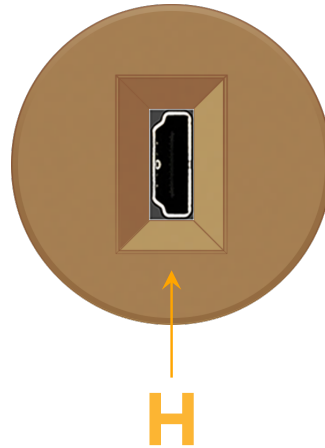

M-POWER-1T

AC POWER & DATA CONNECTIVITY SOLUTION

M-POWER-1TBZ5-H-BZ5RNDAB

Distributed by

Mormax Company, Inc.

8 Westchester Plaza

Elmsford, NY 10523

914-699-0101

sales@mormax.com

mormax.com

Metro Light & Power's line of power & data solutions offers sophisticated design elements combined with greater ease of installation. Streamlined and low-profile, enhanced by side-exiting cords, our outlets advance the industry with their cutting edge look and feel. We believe flexibility is key, and we provide a variety of mounting options, including the ability to mount in limited spaces. Our outlets are available in many finishes and configurations, in addition to a custom color and finish capability for our clients.

Bezel Finish: **ARCHITECTURAL BRONZE (ABS)**

Custom Finishes Available M-POWER-1TBZ5-H-BZ5RNDAB

Features:

Module/Port Options:

- **A** Tamper Resistant AC Receptacle
- **E** USB-A & USB-C (20W)
- **M** Double USB-A (Fast Charging Ports - 18W)
- **H** HDMI
- **6** CAT 6
- **12** RJ 12
- **X** Switched AC
- **Y** 3-Way Switch (Low Voltage)
- **V** USB-C (45W High Speed Charging Port)
- **S** USB-C (25W High Speed Charging Port)
- **R** Switched AC (Rocker Switch)

Plug:

Supplied with Low Profile Flat 45° Angle 120 VAC Plug

Optional Standard Straight 120 VAC Plug

Optional Straight 120 VAC Pass-through Plug

- CLEAN, COMPACT DESIGN
- STREAMLINED
- LOW PROFILE
- SIDE-EXITING CORDS
- PLUG & PLAY
- 6' AC CORD & PLUG (FLAT PLUG STANDARD)
- CUSTOMIZABLE CONFIGURATIONS AND FINISHES
- UL LISTED FOR MOUNTING IN FURNITURE
- 15A