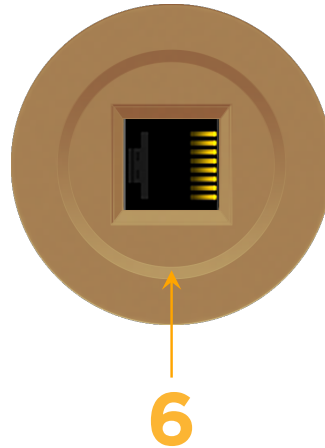

sales@mormax.com

mormax.com

Metro Light & Power's line of power & data solutions offers sophisticated design elements combined with greater ease of installation. Streamlined and low-profile, enhanced by side-exiting cords, our outlets advance the industry with their cutting edge look and feel. We believe flexibility is key, and we provide a variety of mounting options, including the ability to mount in limited spaces. Our outlets are available in many finishes and configurations, in addition to a custom color and finish capability for our clients.

Bezel Finish: **ARCHITECTURAL BRONZE (ABS)**

Custom Finishes Available M-POWER-1TBZ5-6-BZ5RNDAB

Features:

Module/Port Options:

- A** Tamper Resistant AC Receptacle
- E** USB-A & USB-C (20W)
- M** Double USB-A (Fast Charging Ports - 18W)
- H** HDMI
- 6** CAT 6
- 12** RJ 12
- X** Switched AC
- Y** 3-Way Switch (Low Voltage)
- V** USB-C (45W High Speed Charging Port)
- S** USB-C (25W High Speed Charging Port)
- R** Switched AC (Rocker Switch)

Plug:

Supplied with Low Profile Flat 45° Angle 120 VAC Plug

Optional Standard Straight 120 VAC Plug

Optional Straight 120 VAC Pass-through Plug

- CLEAN, COMPACT DESIGN
- STREAMLINED
- LOW PROFILE
- SIDE-EXITING CORDS
- PLUG & PLAY
- 6' AC CORD & PLUG (FLAT PLUG STANDARD)
- CUSTOMIZABLE CONFIGURATIONS AND FINISHES
- UL LISTED FOR MOUNTING IN FURNITURE
- 15A