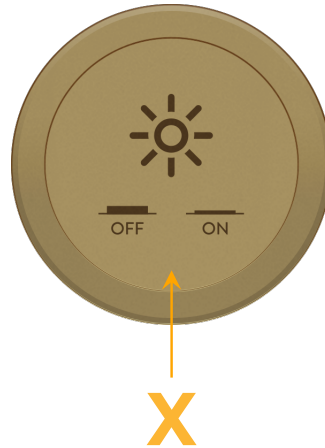

M-POWER-1T

AC POWER & DATA CONNECTIVITY SOLUTION

M-POWER-1TBZ2-X-BZ2RNDAB

Distributed by

Mormax Company, Inc.

8 Westchester Plaza

Elmsford, NY 10523

914-699-0101

sales@mormax.com

mormax.com

Metro Light & Power's line of power & data solutions offers sophisticated design elements combined with greater ease of installation. Streamlined and low-profile, enhanced by side-exiting cords, our outlets advance the industry with their cutting edge look and feel. We believe flexibility is key, and we provide a variety of mounting options, including the ability to mount in limited spaces. Our outlets are available in many finishes and configurations, in addition to a custom color and finish capability for our clients.

Bezel Finish: **UNICOLOR™ BRONZE (ABS)**

Custom Finishes Available M-POWER-1TBZ2-X-BZ2RNDAB

Features:

Module/Port Options:

- **A** Tamper Resistant AC Receptacle
- **E** USB-A & USB-C (20W)
- **M** Double USB-A (Fast Charging Ports - 18W)
- **H** HDMI
- **6** CAT 6
- **12** RJ 12
- **X** Switched AC
- **Y** 3-Way Switch (Low Voltage)
- **V** USB-C (45W High Speed Charging Port)
- **S** USB-C (25W High Speed Charging Port)
- **R** Switched AC (Rocker Switch)

Plug:

Supplied with Low Profile Flat 45° Angle 120 VAC Plug

Optional Standard Straight 120 VAC Plug

Optional Straight 120 VAC Pass-through Plug

- CLEAN, COMPACT DESIGN
- STREAMLINED
- LOW PROFILE
- SIDE-EXITING CORDS
- PLUG & PLAY
- 6' AC CORD & PLUG (FLAT PLUG STANDARD)
- CUSTOMIZABLE CONFIGURATIONS AND FINISHES
- UL LISTED FOR MOUNTING IN FURNITURE
- 15A