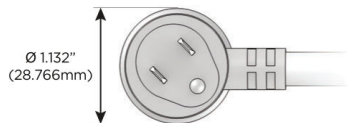

M-POWER-1T

AC POWER & DATA CONNECTIVITY SOLUTION

M-POWER-1TBZ2-X-BZ2RNDAB

Specs:

Modules/Ports:

- X Switched AC

Distributed by

Mormax Company, Inc.

8 Westchester Plaza

Elmsford, NY 10523

914-699-0101

sales@mormax.com

mormax.com

END