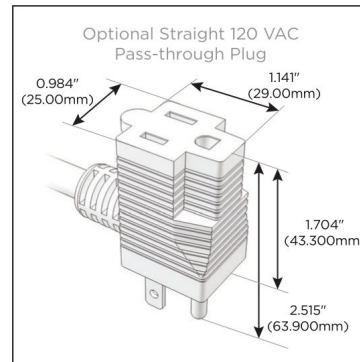

M-POWER-1T

AC POWER & DATA CONNECTIVITY SOLUTION

M-POWER-1TBZ2-X-BZ2RNDAB

Specs:

Modules/Ports:

- X Switched AC

Distributed by

Mormax Company, Inc.

8 Westchester Plaza

Elmsford, NY 10523

914-699-0101

sales@mormax.com

mormax.com

END