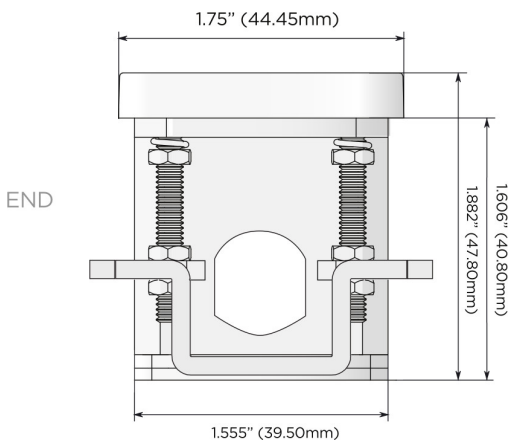

### Plug:

Supplied with Low Profile Flat 45° Angle 120 VAC Plug

Optional Standard Straight 120 VAC Plug

Optional Straight 120 VAC Pass-through Plug

- CLEAN, COMPACT DESIGN
- STREAMLINED
- LOW PROFILE
- SIDE-EXITING CORDS
- PLUG & PLAY
- 6' AC CORD & PLUG (FLAT PLUG STANDARD)
- CUSTOMIZABLE CONFIGURATIONS AND FINISHES
- UL LISTED FOR MOUNTING IN FURNITURE
- 15A

8 Westchester Plaza

Elmsford, NY 10523

914-699-0101

sales@mormax.com

mormax.com

TOP

END

SIDE