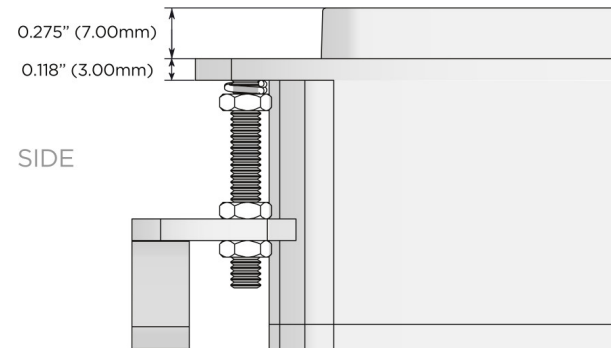

### Plug:

Supplied with Low Profile Flat 45° Angle 120 VAC Plug

Optional Standard Straight 120 VAC Plug

Optional Straight 120 VAC Pass-through Plug

- CLEAN, COMPACT DESIGN
- STREAMLINED
- LOW PROFILE
- SIDE-EXITING CORDS
- PLUG & PLAY
- 6' AC CORD & PLUG (FLAT PLUG STANDARD)
- CUSTOMIZABLE CONFIGURATIONS AND FINISHES
- UL LISTED FOR MOUNTING IN FURNITURE
- 15A

8 Westchester Plaza

Elmsford, NY 10523

914-699-0101

sales@mormax.com

mormax.com

TOP

END

SIDE