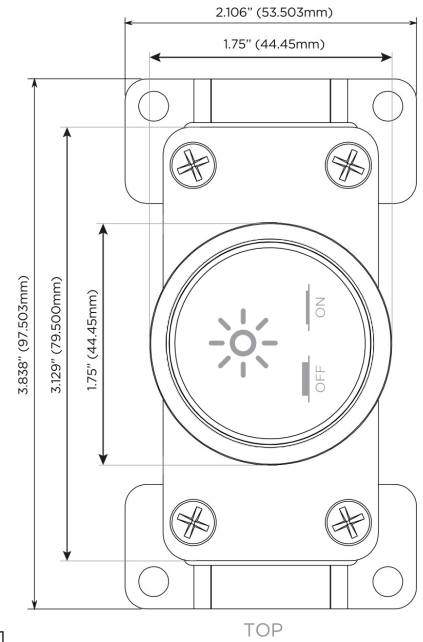

M-POWER-1T

AC POWER & DATA CONNECTIVITY SOLUTION

M-POWER-1TBZ2-X-BZ2RNDAB

Specs:

Modules/Ports:

- X Switched AC

Distributed by

Mormax Company, Inc.

8 Westchester Plaza

Elmsford, NY 10523

914-699-0101

sales@mormax.com

mormax.com

TOP