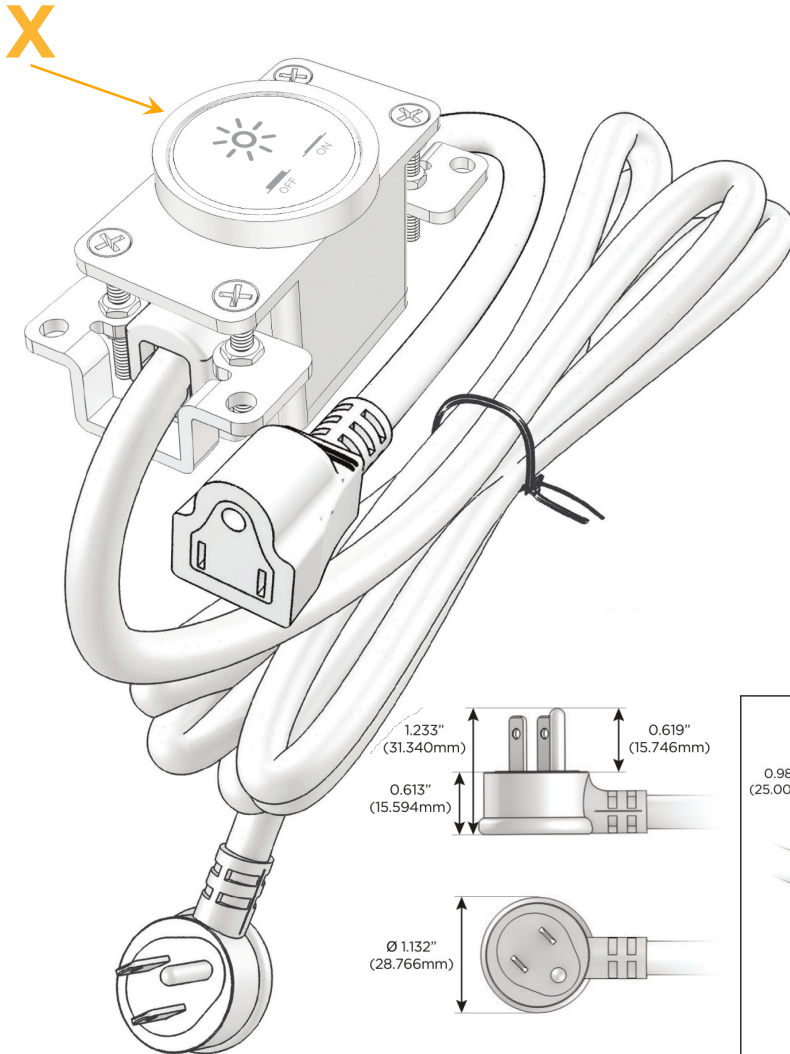

M-POWER-1T

AC POWER & DATA CONNECTIVITY SOLUTION

M-POWER-1TBZ2-X-BZ2RNDAB

Specs:

Modules/Ports:

- X Switched AC

Distributed by

Mormax Company, Inc.

8 Westchester Plaza

Elmsford, NY 10523

914-699-0101

sales@mormax.com

mormax.com

TOP