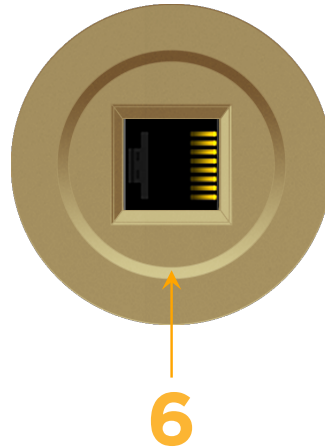

sales@mormax.com

mormax.com

Metro Light & Power's line of power & data solutions offers sophisticated design elements combined with greater ease of installation. Streamlined and low-profile, enhanced by side-exiting cords, our outlets advance the industry with their cutting edge look and feel. We believe flexibility is key, and we provide a variety of mounting options, including the ability to mount in limited spaces. Our outlets are available in many finishes and configurations, in addition to a custom color and finish capability for our clients.

Bezel Finish: **UNICOLOR™ BRONZE (ABS)**

Custom Finishes Available M-POWER-1TBZ2-6-BZ2RNDAB

Features:

Module/Port Options:

- A** Tamper Resistant AC Receptacle
- E** USB-A & USB-C (20W)
- M** Double USB-A (Fast Charging Ports - 18W)
- H** HDMI
- 6** CAT 6
- 12** RJ 12
- X** Switched AC
- Y** 3-Way Switch (Low Voltage)
- V** USB-C (45W High Speed Charging Port)
- S** USB-C (25W High Speed Charging Port)
- R** Switched AC (Rocker Switch)

Plug:

Supplied with Low Profile Flat 45° Angle 120 VAC Plug

Optional Standard Straight 120 VAC Plug

Optional Straight 120 VAC Pass-through Plug

- CLEAN, COMPACT DESIGN
- STREAMLINED
- LOW PROFILE
- SIDE-EXITING CORDS
- PLUG & PLAY
- 6' AC CORD & PLUG (FLAT PLUG STANDARD)
- CUSTOMIZABLE CONFIGURATIONS AND FINISHES
- UL LISTED FOR MOUNTING IN FURNITURE
- 15A