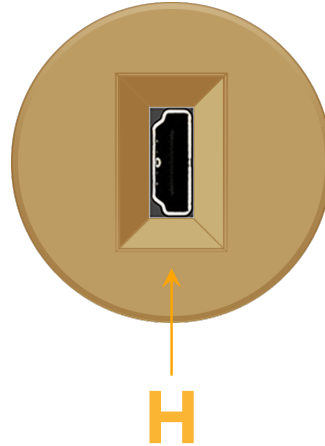

Bezel Finish: **STANDARD BRONZE (ABS)**

Custom Finishes Available M-POWER-1TBZ-H-BZRNDAB

Features:

Module/Port Options:

- A Tamper Resistant AC Receptacle
- E USB-A & USB-C (20W)
- M Double USB-A (Fast Charging Ports - 18W)
- H HDMI
- 6 CAT 6
- 12 RJ 12
- X Switched AC
- Y 3-Way Switch (Low Voltage)
- V USB-C (45W High Speed Charging Port)
- S USB-C (25W High Speed Charging Port)
- R Switched AC (Rocker Switch)

Plug:

Supplied with Low Profile Flat 45° Angle 120 VAC Plug

Optional Standard Straight 120 VAC Plug

Optional Straight 120 VAC Pass-through Plug

- CLEAN, COMPACT DESIGN
- STREAMLINED
- LOW PROFILE
- SIDE-EXITING CORDS
- PLUG & PLAY
- 6' AC CORD & PLUG (FLAT PLUG STANDARD)
- CUSTOMIZABLE CONFIGURATIONS AND FINISHES
- UL LISTED FOR MOUNTING IN FURNITURE
- 15A