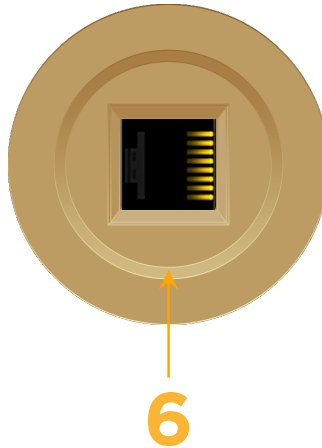

M-POWER-1T

AC POWER & DATA CONNECTIVITY SOLUTION

M-POWER-1TBZ-6-BZRNDAB

Distributed by

Mormax Company, Inc.

8 Westchester Plaza

Elmsford, NY 10523

914-699-0101

sales@mormax.com

mormax.com

Metro Light & Power's line of power & data solutions offers sophisticated design elements combined with greater ease of installation. Streamlined and low-profile, enhanced by side-exiting cords, our outlets advance the industry with their cutting edge look and feel. We believe flexibility is key, and we provide a variety of mounting options, including the ability to mount in limited spaces. Our outlets are available in many finishes and configurations, in addition to a custom color and finish capability for our clients.

Bezel Finish: **STANDARD BRONZE (ABS)**

Custom Finishes Available M-POWER-1TBZ-6-BZRNDAB

Features:

Module/Port Options:

- **A** Tamper Resistant AC Receptacle
- **E** USB-A & USB-C (20W)
- **M** Double USB-A (Fast Charging Ports - 18W)
- **H** HDMI
- **6** CAT 6
- **12** RJ 12
- **X** Switched AC
- **Y** 3-Way Switch (Low Voltage)
- **V** USB-C (45W High Speed Charging Port)
- **S** USB-C (25W High Speed Charging Port)
- **R** Switched AC (Rocker Switch)

Plug:

Supplied with Low Profile Flat 45° Angle 120 VAC Plug

Optional Standard Straight 120 VAC Plug

Optional Straight 120 VAC Pass-through Plug

- CLEAN, COMPACT DESIGN
- STREAMLINED
- LOW PROFILE
- SIDE-EXITING CORDS
- PLUG & PLAY
- 6' AC CORD & PLUG (FLAT PLUG STANDARD)
- CUSTOMIZABLE CONFIGURATIONS AND FINISHES
- UL LISTED FOR MOUNTING IN FURNITURE
- 15A