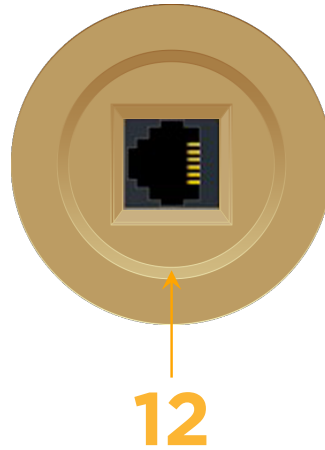

M-POWER-1T

AC POWER & DATA CONNECTIVITY SOLUTION

M-POWER-1TBZ-12-BZRNDAB

Distributed by

Mormax Company, Inc.

8 Westchester Plaza

Elmsford, NY 10523

914-699-0101

sales@mormax.com

mormax.com

Metro Light & Power's line of power & data solutions offers sophisticated design elements combined with greater ease of installation. Streamlined and low-profile, enhanced by side-exiting cords, our outlets advance the industry with their cutting edge look and feel. We believe flexibility is key, and we provide a variety of mounting options, including the ability to mount in limited spaces. Our outlets are available in many finishes and configurations, in addition to a custom color and finish capability for our clients.

Bezel Finish: **STANDARD BRONZE (ABS)**

Custom Finishes Available M-POWER-1TBZ-12-BZRNDAB

Features:

Module/Port Options:

- A Tamper Resistant AC Receptacle
- E USB-A & USB-C (20W)
- M Double USB-A (Fast Charging Ports - 18W)
- H HDMI
- 6 CAT 6
- 12 RJ 12
- X Switched AC
- Y 3-Way Switch (Low Voltage)
- V USB-C (45W High Speed Charging Port)
- S USB-C (25W High Speed Charging Port)
- R Switched AC (Rocker Switch)

Plug:

Supplied with Low Profile Flat 45° Angle 120 VAC Plug

Optional Standard Straight 120 VAC Plug

Optional Straight 120 VAC Pass-through Plug

- CLEAN, COMPACT DESIGN
- STREAMLINED
- LOW PROFILE
- SIDE-EXITING CORDS
- PLUG & PLAY
- 6' AC CORD & PLUG (FLAT PLUG STANDARD)
- CUSTOMIZABLE CONFIGURATIONS AND FINISHES
- UL LISTED FOR MOUNTING IN FURNITURE
- 15A