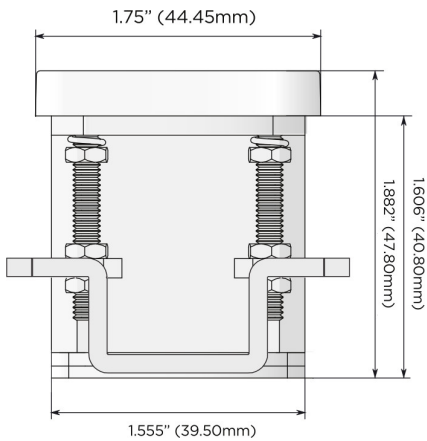

### Plug:

Supplied with Low Profile Flat 45° Angle 120 VAC Plug

Optional Standard Straight 120 VAC Plug

Optional Straight 120 VAC Pass-through Plug

- CLEAN, COMPACT DESIGN
- STREAMLINED
- LOW PROFILE
- SIDE-EXITING CORDS
- PLUG & PLAY
- 6' AC CORD & PLUG (FLAT PLUG STANDARD)
- CUSTOMIZABLE CONFIGURATIONS AND FINISHES
- UL LISTED FOR MOUNTING IN FURNITURE
- 15A

# M-POWER-1T

AC POWER & DATA CONNECTIVITY SOLUTION

M-POWER-1TBZ-12-BZRNDAB

Specs:

**Modules/Ports:**

12 RJ 12

Distributed by

Mormax Company, Inc.

8 Westchester Plaza

Elmsford, NY 10523

914-699-0101

sales@mormax.com

mormax.com

12

END

SIDE