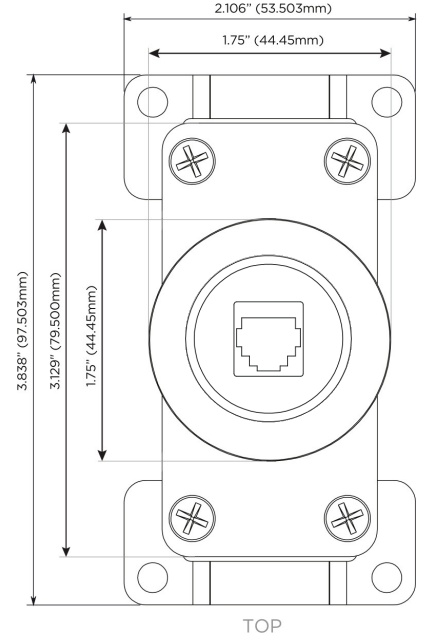

M-POWER-1T

AC POWER & DATA CONNECTIVITY SOLUTION

M-POWER-1TBZ-12-BZRNDAB

Specs:

Modules/Ports:

12 RJ 12

Distributed by

Mormax Company, Inc.

8 Westchester Plaza

Elmsford, NY 10523

914-699-0101

sales@mormax.com

mormax.com

12