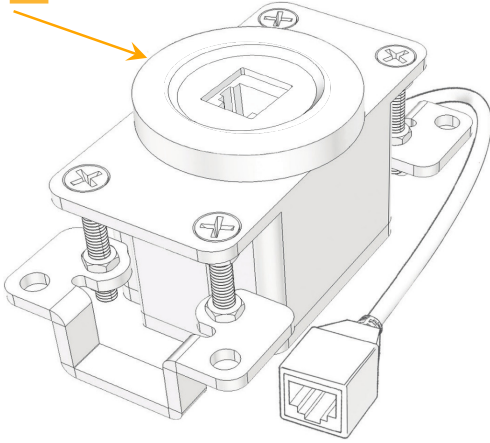

M-POWER-1T

AC POWER & DATA CONNECTIVITY SOLUTION

M-POWER-1TBZ-12-BZRNDAB

Specs:

Modules/Ports:

12 RJ 12

Distributed by

Mormax Company, Inc.

8 Westchester Plaza

Elmsford, NY 10523

914-699-0101

sales@mormax.com

mormax.com

12