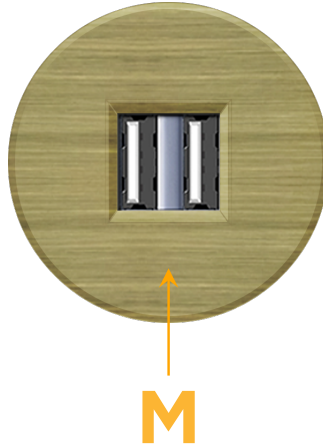

sales@mormax.com

mormax.com

Metro Light & Power's line of power & data solutions offers sophisticated design elements combined with greater ease of installation. Streamlined and low-profile, enhanced by side-exiting cords, our outlets advance the industry with their cutting edge look and feel. We believe flexibility is key, and we provide a variety of mounting options, including the ability to mount in limited spaces. Our outlets are available in many finishes and configurations, in addition to a custom color and finish capability for our clients.

Bezel Finish: **BRASS ANTIQUED (ABS)**

Custom Finishes Available M-POWER-1TBRA-M-BRARNDAB

Features:

Module/Port Options:

- A** Tamper Resistant AC Receptacle
- E** USB-A & USB-C (20W)
- M** Double USB-A (Fast Charging Ports - 18W)
- H** HDMI
- 6** CAT 6
- 12** RJ 12
- X** Switched AC
- Y** 3-Way Switch (Low Voltage)
- V** USB-C (45W High Speed Charging Port)
- S** USB-C (25W High Speed Charging Port)
- R** Switched AC (Rocker Switch)

Plug:

Supplied with Low Profile Flat 45° Angle 120 VAC Plug

Optional Standard Straight 120 VAC Plug

Optional Straight 120 VAC Pass-through Plug

- CLEAN, COMPACT DESIGN
- STREAMLINED
- LOW PROFILE
- SIDE-EXITING CORDS
- PLUG & PLAY
- 6' AC CORD & PLUG (FLAT PLUG STANDARD)
- CUSTOMIZABLE CONFIGURATIONS AND FINISHES
- UL LISTED FOR MOUNTING IN FURNITURE
- 15A