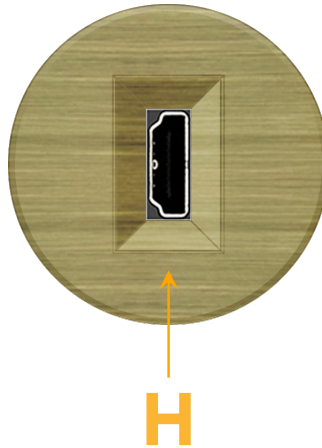

Bezel Finish: **BRASS ANTIQUED (ABS)**

Custom Finishes Available M-POWER-1TBRA-H-BRARNDAB

Features:

Module/Port Options:

- A** Tamper Resistant AC Receptacle
- E** USB-A & USB-C (20W)
- M** Double USB-A (Fast Charging Ports - 18W)
- H** HDMI
- 6** CAT 6
- 12** RJ 12
- X** Switched AC
- Y** 3-Way Switch (Low Voltage)
- V** USB-C (45W High Speed Charging Port)
- S** USB-C (25W High Speed Charging Port)
- R** Switched AC (Rocker Switch)

Plug:

Supplied with Low Profile Flat 45° Angle 120 VAC Plug

Optional Standard Straight 120 VAC Plug

Optional Straight 120 VAC Pass-through Plug

- CLEAN, COMPACT DESIGN
- STREAMLINED
- LOW PROFILE
- SIDE-EXITING CORDS
- PLUG & PLAY
- 6' AC CORD & PLUG (FLAT PLUG STANDARD)
- CUSTOMIZABLE CONFIGURATIONS AND FINISHES
- UL LISTED FOR MOUNTING IN FURNITURE
- 15A