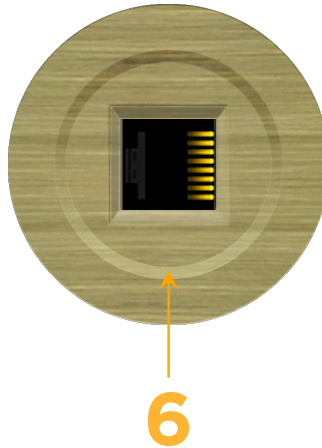

Bezel Finish: **BRASS ANTIQUED (ABS)**

Custom Finishes Available M-POWER-1TBRA-6-BRARNDAB

Features:

Module/Port Options:

- A** Tamper Resistant AC Receptacle
- E** USB-A & USB-C (20W)
- M** Double USB-A (Fast Charging Ports - 18W)
- H** HDMI
- 6** CAT 6
- 12** RJ 12
- X** Switched AC
- Y** 3-Way Switch (Low Voltage)
- V** USB-C (45W High Speed Charging Port)
- S** USB-C (25W High Speed Charging Port)
- R** Switched AC (Rocker Switch)

Plug:

Supplied with Low Profile Flat 45° Angle 120 VAC Plug

Optional Standard Straight 120 VAC Plug

Optional Straight 120 VAC Pass-through Plug

- CLEAN, COMPACT DESIGN
- STREAMLINED
- LOW PROFILE
- SIDE-EXITING CORDS
- PLUG & PLAY
- 6' AC CORD & PLUG (FLAT PLUG STANDARD)
- CUSTOMIZABLE CONFIGURATIONS AND FINISHES
- UL LISTED FOR MOUNTING IN FURNITURE
- 15A